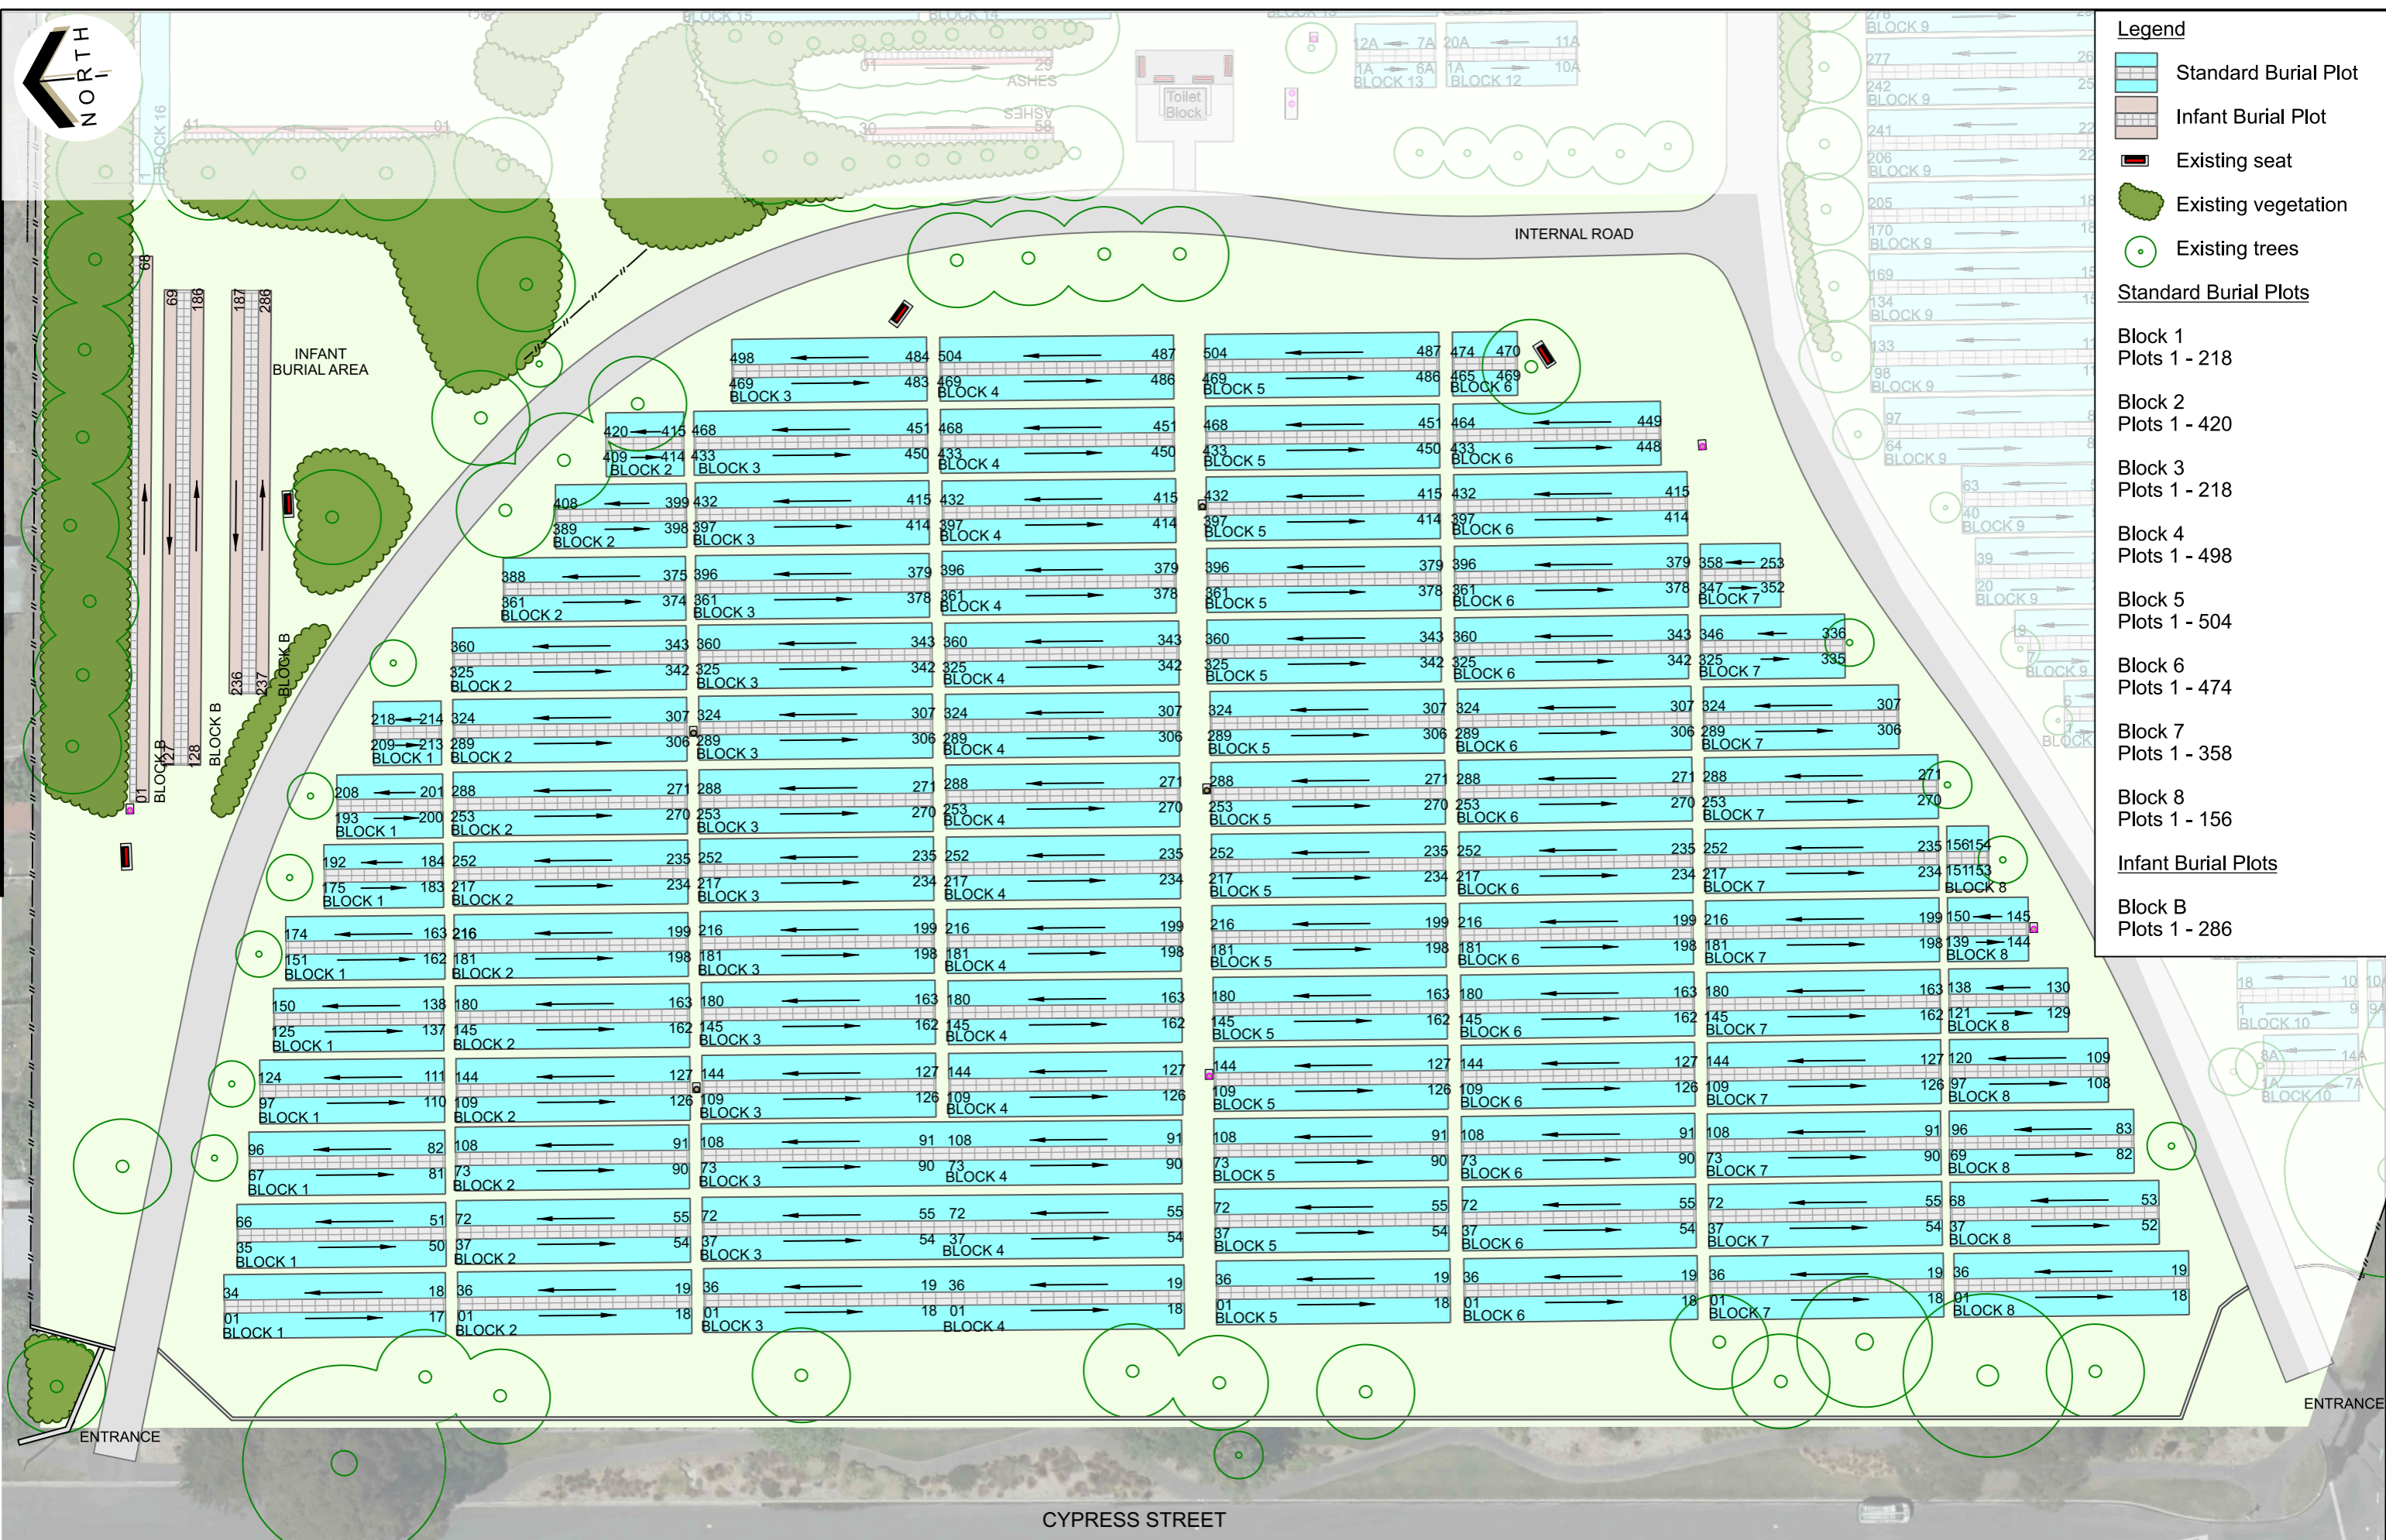

Original size mm
100
50
30
10
0
© Copyright Christchurch City Council / Aerial Photography Creative Commons Attribution 3.0 New Zealand License

Legend

- Standard Burial Plot
- Infant Burial Plot
- Existing seat
- Existing vegetation
- Existing trees

Standard Burial Plots

- Block 1
Plots 1 - 218
- Block 2
Plots 1 - 420
- Block 3
Plots 1 - 218
- Block 4
Plots 1 - 498
- Block 5
Plots 1 - 504
- Block 6
Plots 1 - 474
- Block 7
Plots 1 - 358
- Block 8
Plots 1 - 156

Infant Burial Plots

- Block B
Plots 1 - 286