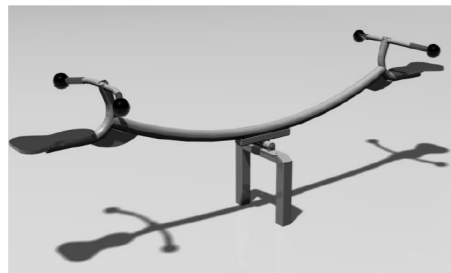

URBAN MEGA SWING WITH FLYING SAUCER

3