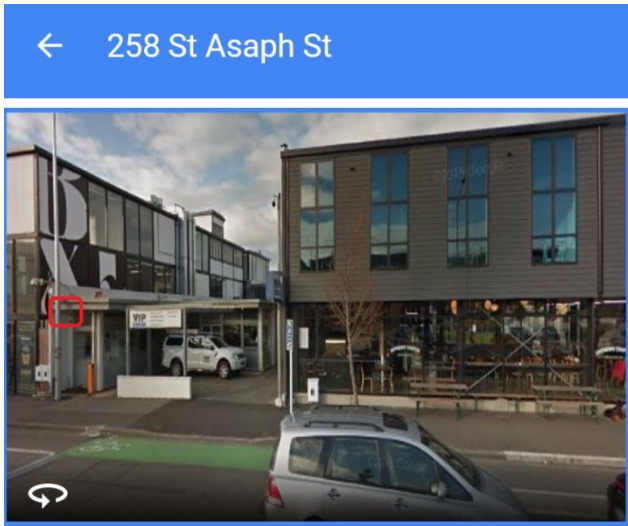

## CTOC 2 - Cashel Mall – Mid-mall

BNZ Centre – 120 Hereford Street

VIP Security – 258 St Asaph Street

# Christchurch Art Gallery – Worcester Street

# Cathedral Square

Turanga 1 – Looking South down Colombo Street

Turanga 2 – Looking East up Worcester Street

New Brighton Mall (opposite from Library)