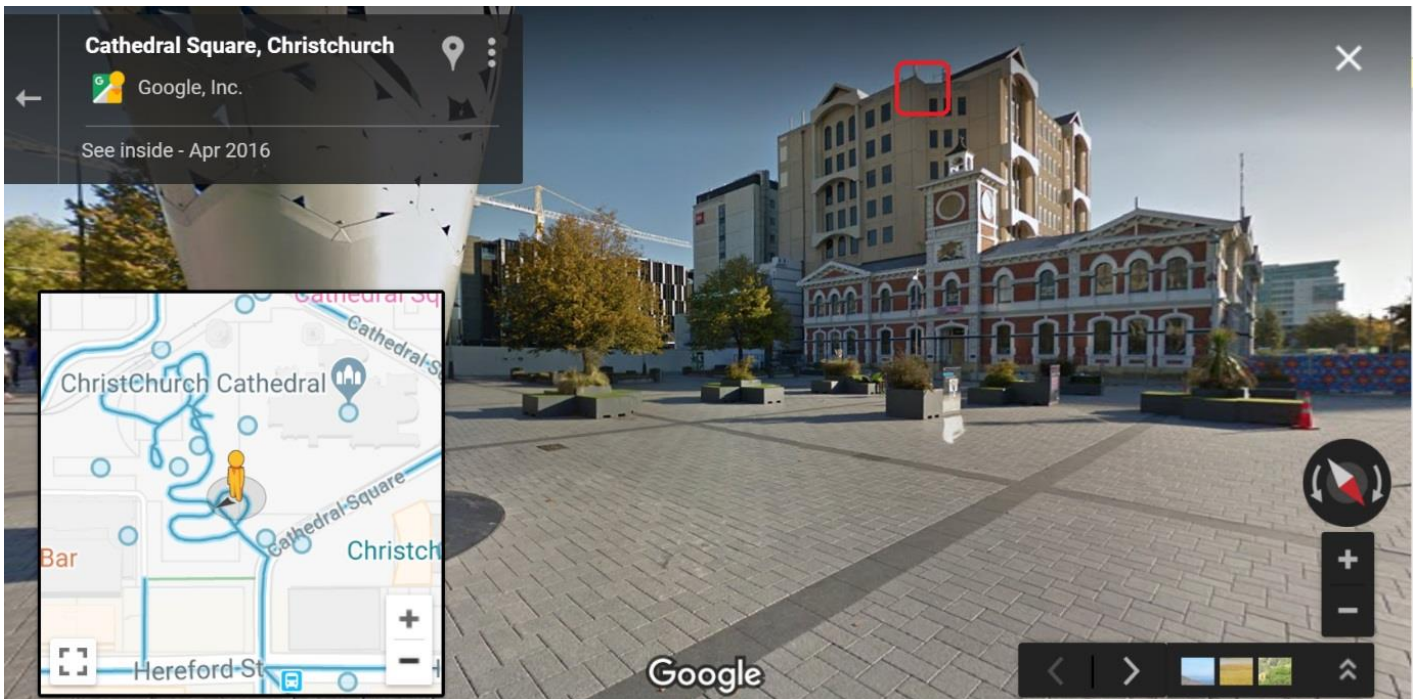

## CTOC 1 - Cashel Mall – Bridge of Remembrance

## CTOC 2 - Cashel Mall – Mid-mall

BNZ Centre – 120 Hereford Street

VIP Security – 258 St Asaph Street

# Christchurch Art Gallery – Worcester Street

# Cathedral Square

Turanga 1 – Looking South down Colombo Street

Turanga 2 – Looking East up Worcester Street

New Brighton Mall (opposite from Library)