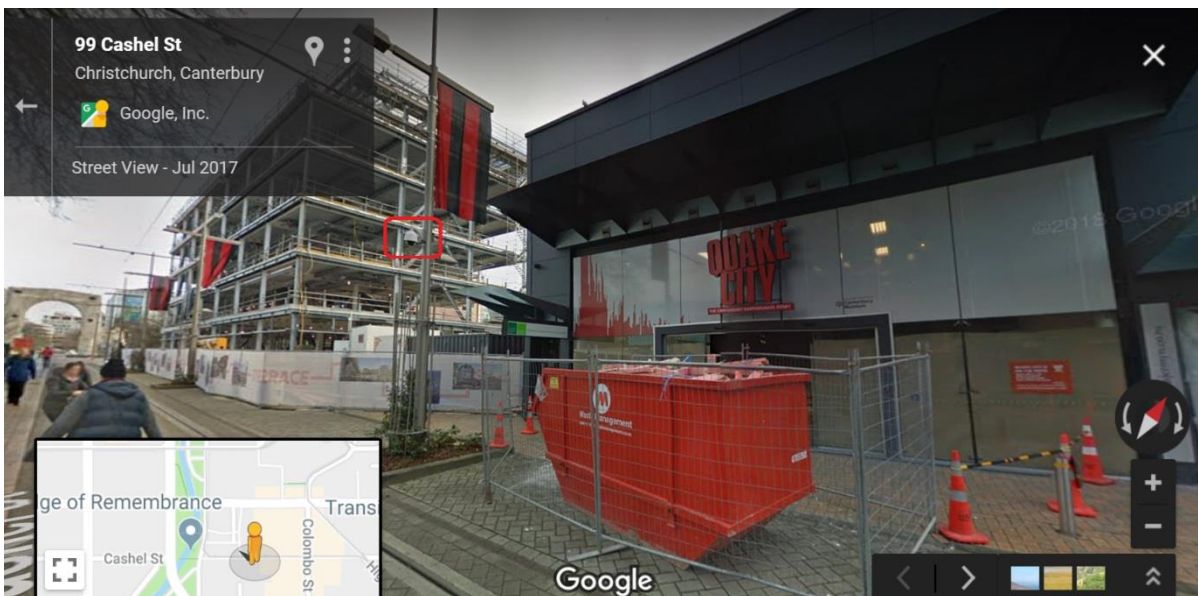

# Multi-modal Analysis Trial – CCTV camera locations

Red square denotes actual camera location

## CTOC 1 - Cashel Mall – Bridge of Remembrance

## CTOC 2 - Cashel Mall – Mid-mall

BNZ Centre – 120 Hereford Street

VIP Security – 258 St Asaph Street

# Cathedral Square

Turanga 1 – Looking South down Colombo Street

Turanga 2 – Looking East up Worcester Street

New Brighton Mall (opposite from Library)