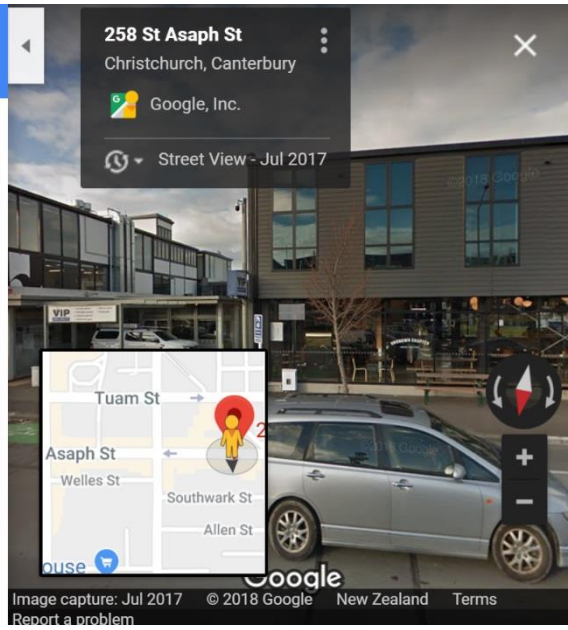

# Multi-modal Analysis Trial – CCTV camera locations

Red square denotes actual camera location

## CTOC 2 - Cashel Mall – Mid-mall

BNZ Centre – 120 Hereford Street

VIP Security – 258 St Asaph Street

# Christchurch Art Gallery – Worcester Street

# Cathedral Square

Turanga 1 – Looking South down Colombo Street

Turanga 2 – Looking East up Worcester Street

New Brighton Mall (opposite from Library)