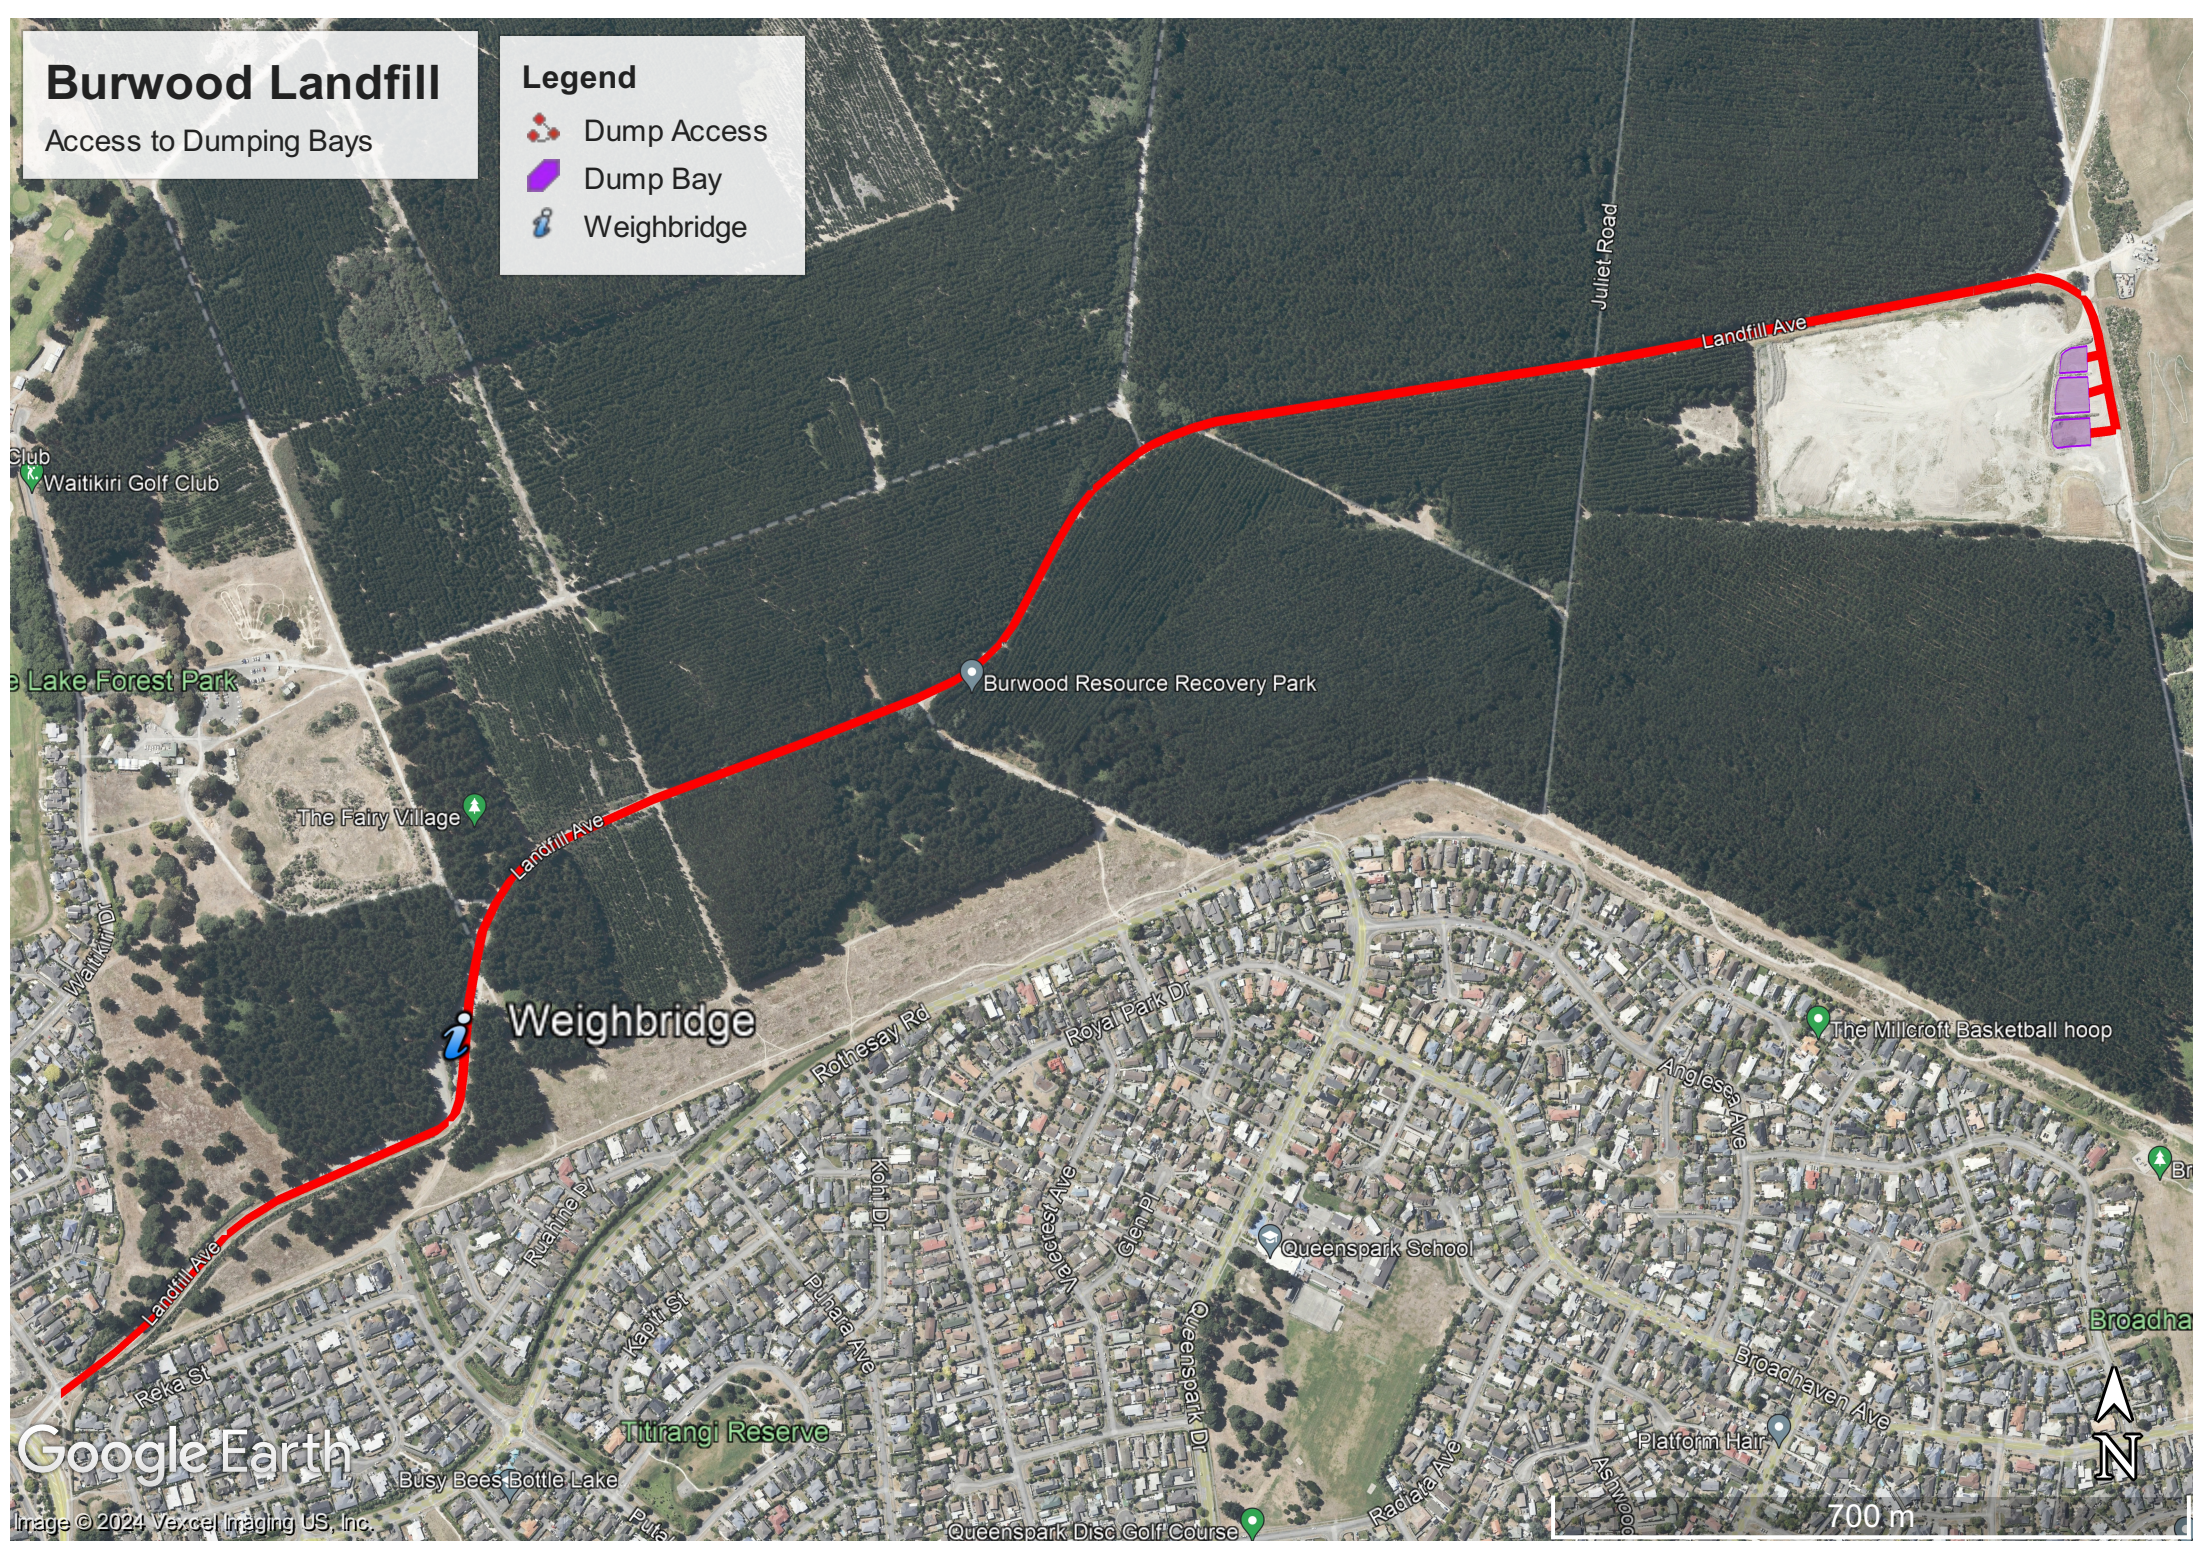

# Burwood Landfill

Access to Dumping Bays

## Legend

-  Dump Access
-  Dump Bay
-  Weighbridge

Google Earth

Image © 2024 Vexcel Imaging US, Inc.

700 m