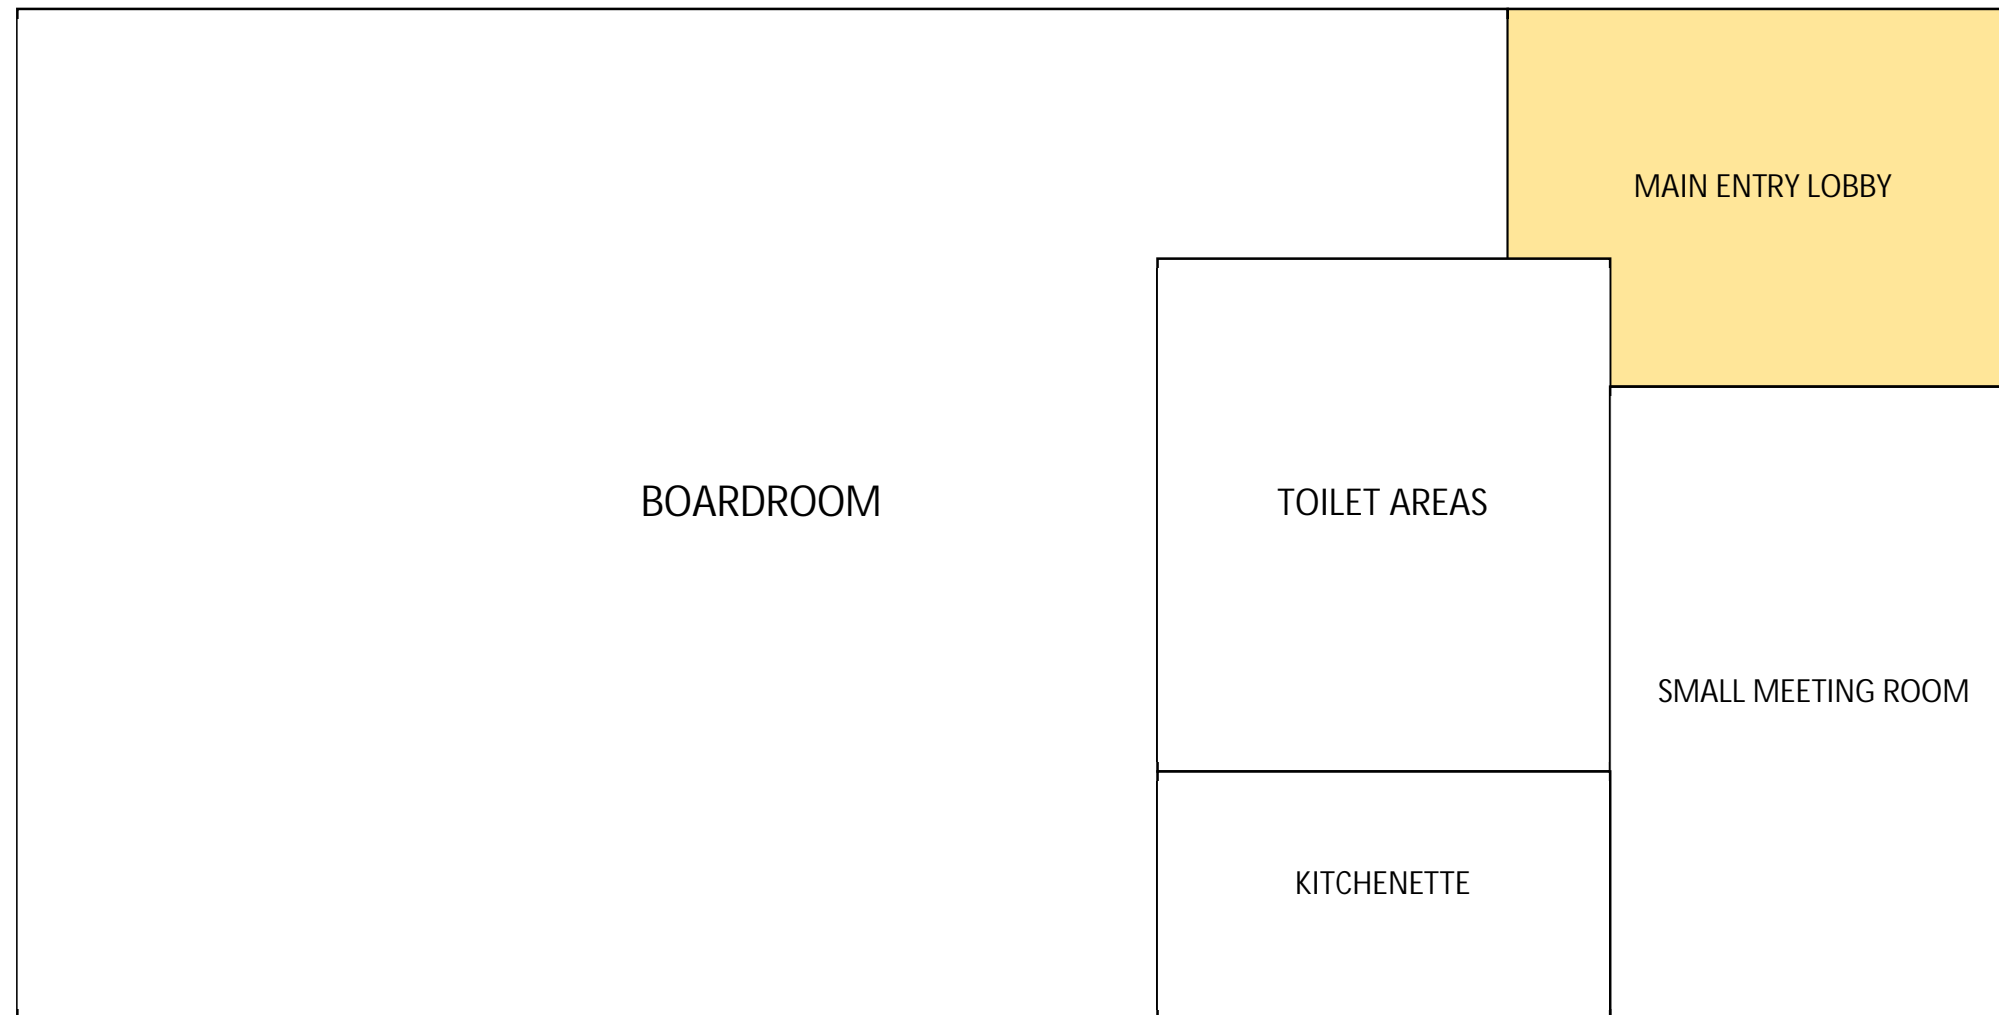

LYTTELTON MT HERBERT COMMUNITY FACILITY – 25 CANTERBURY STREET, LYTTELTON

TO REAR CAR PARKING AREA

ALBION SQUARE