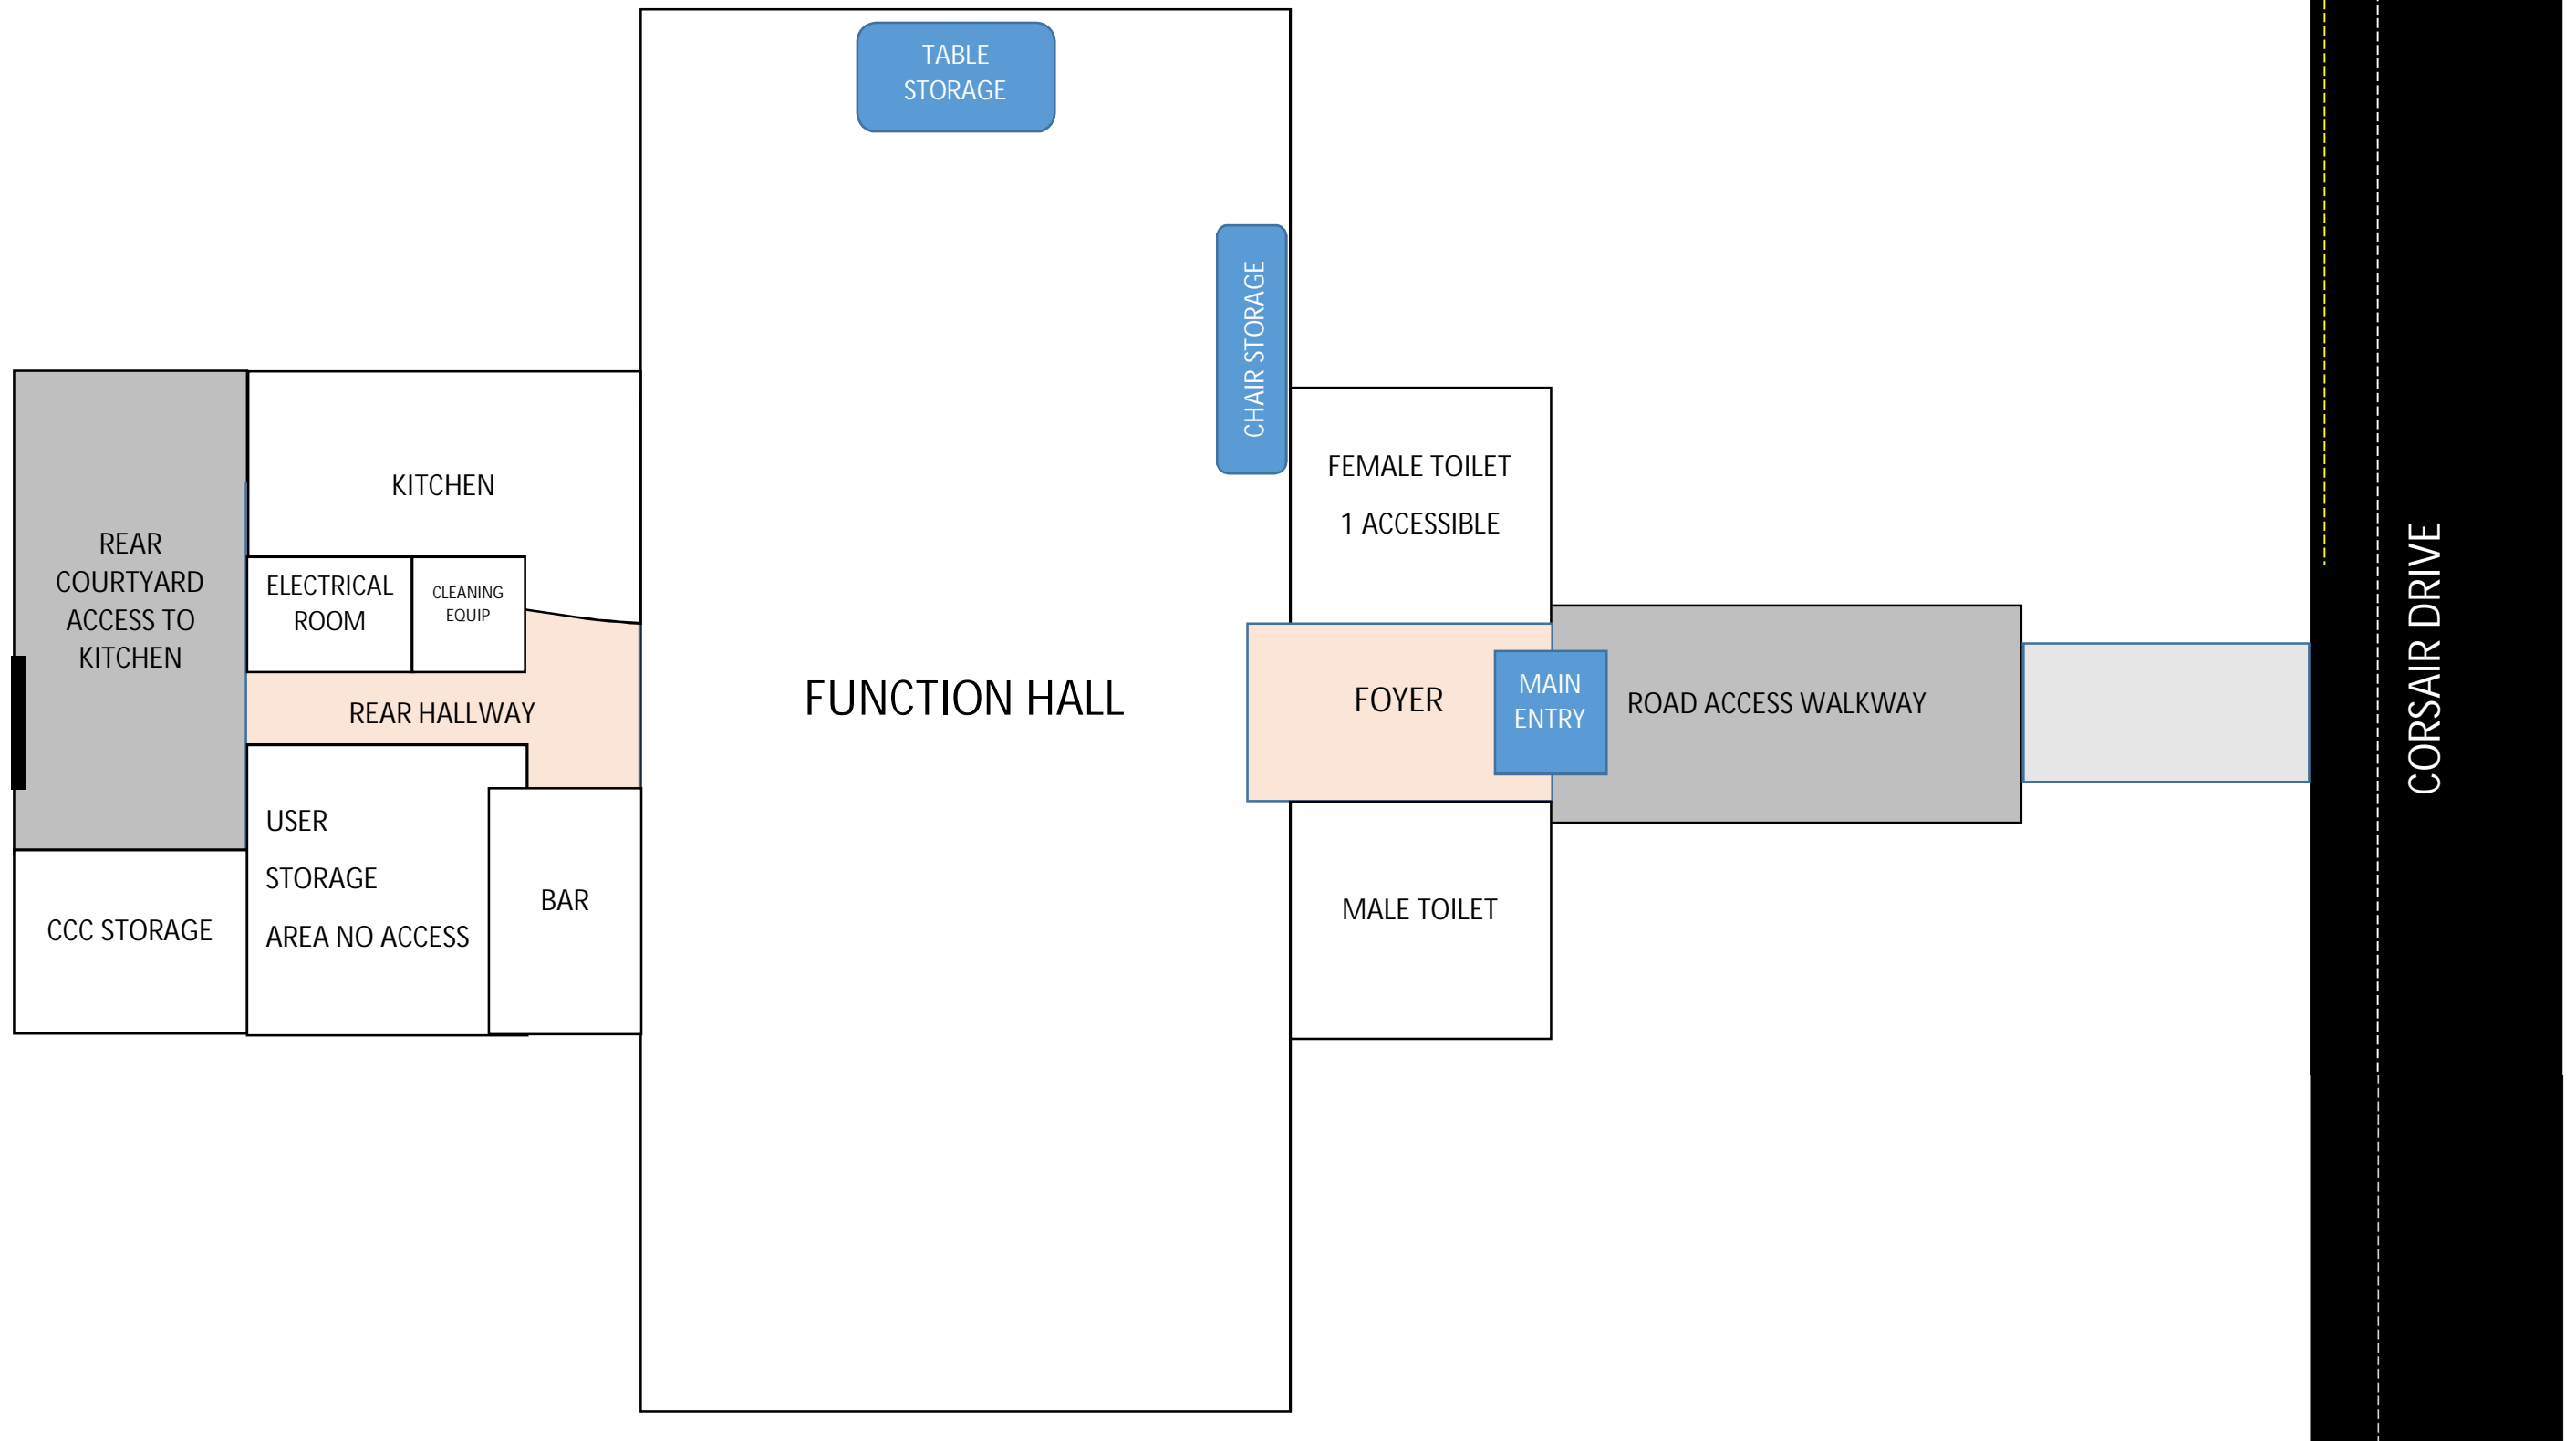

HARVARD COMMUNITY LOUNGE - CORSAIR DRIVE, WIGRAM VILLAGE GREEN, CHRISTCHURCH

- WHEELCHAIR ACCESS IS VIA ENTRY