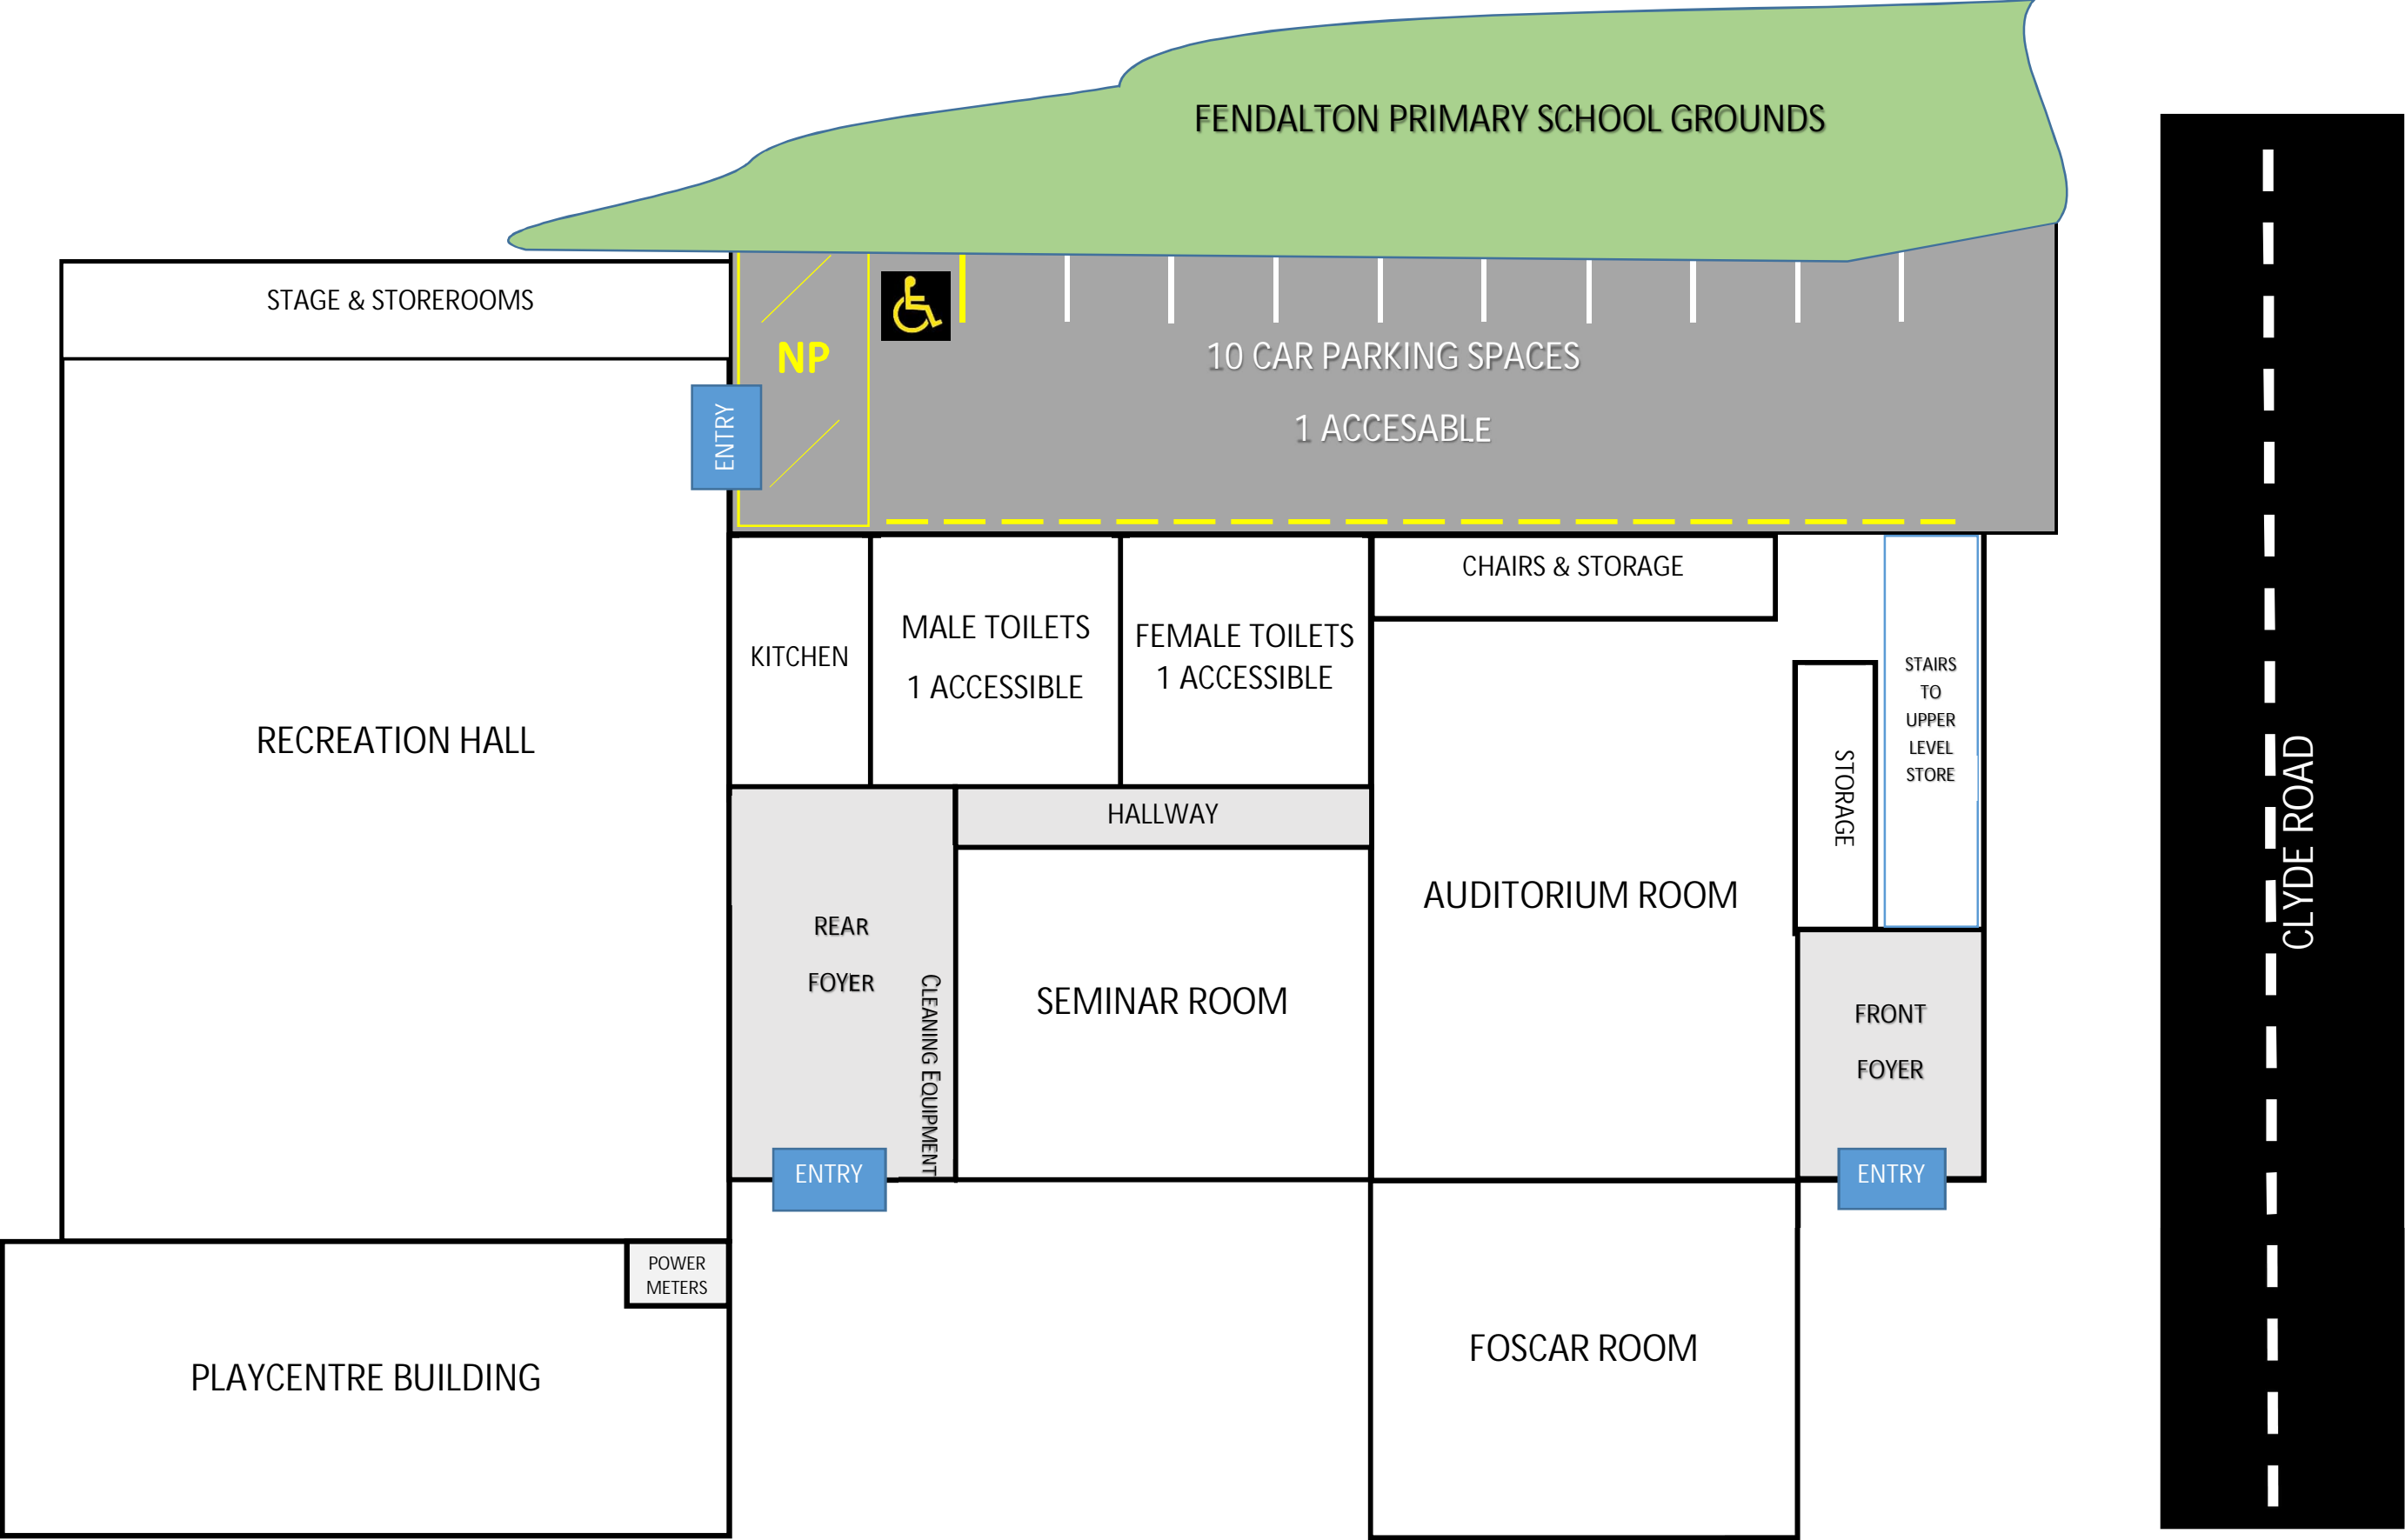

# FENDALTON COMMUNITY CENTRE – 170 CLYDE RD, FENDALTON, CHRISTCHURCH

• WHEELCHAIR ACCESS ALL ENTRIES