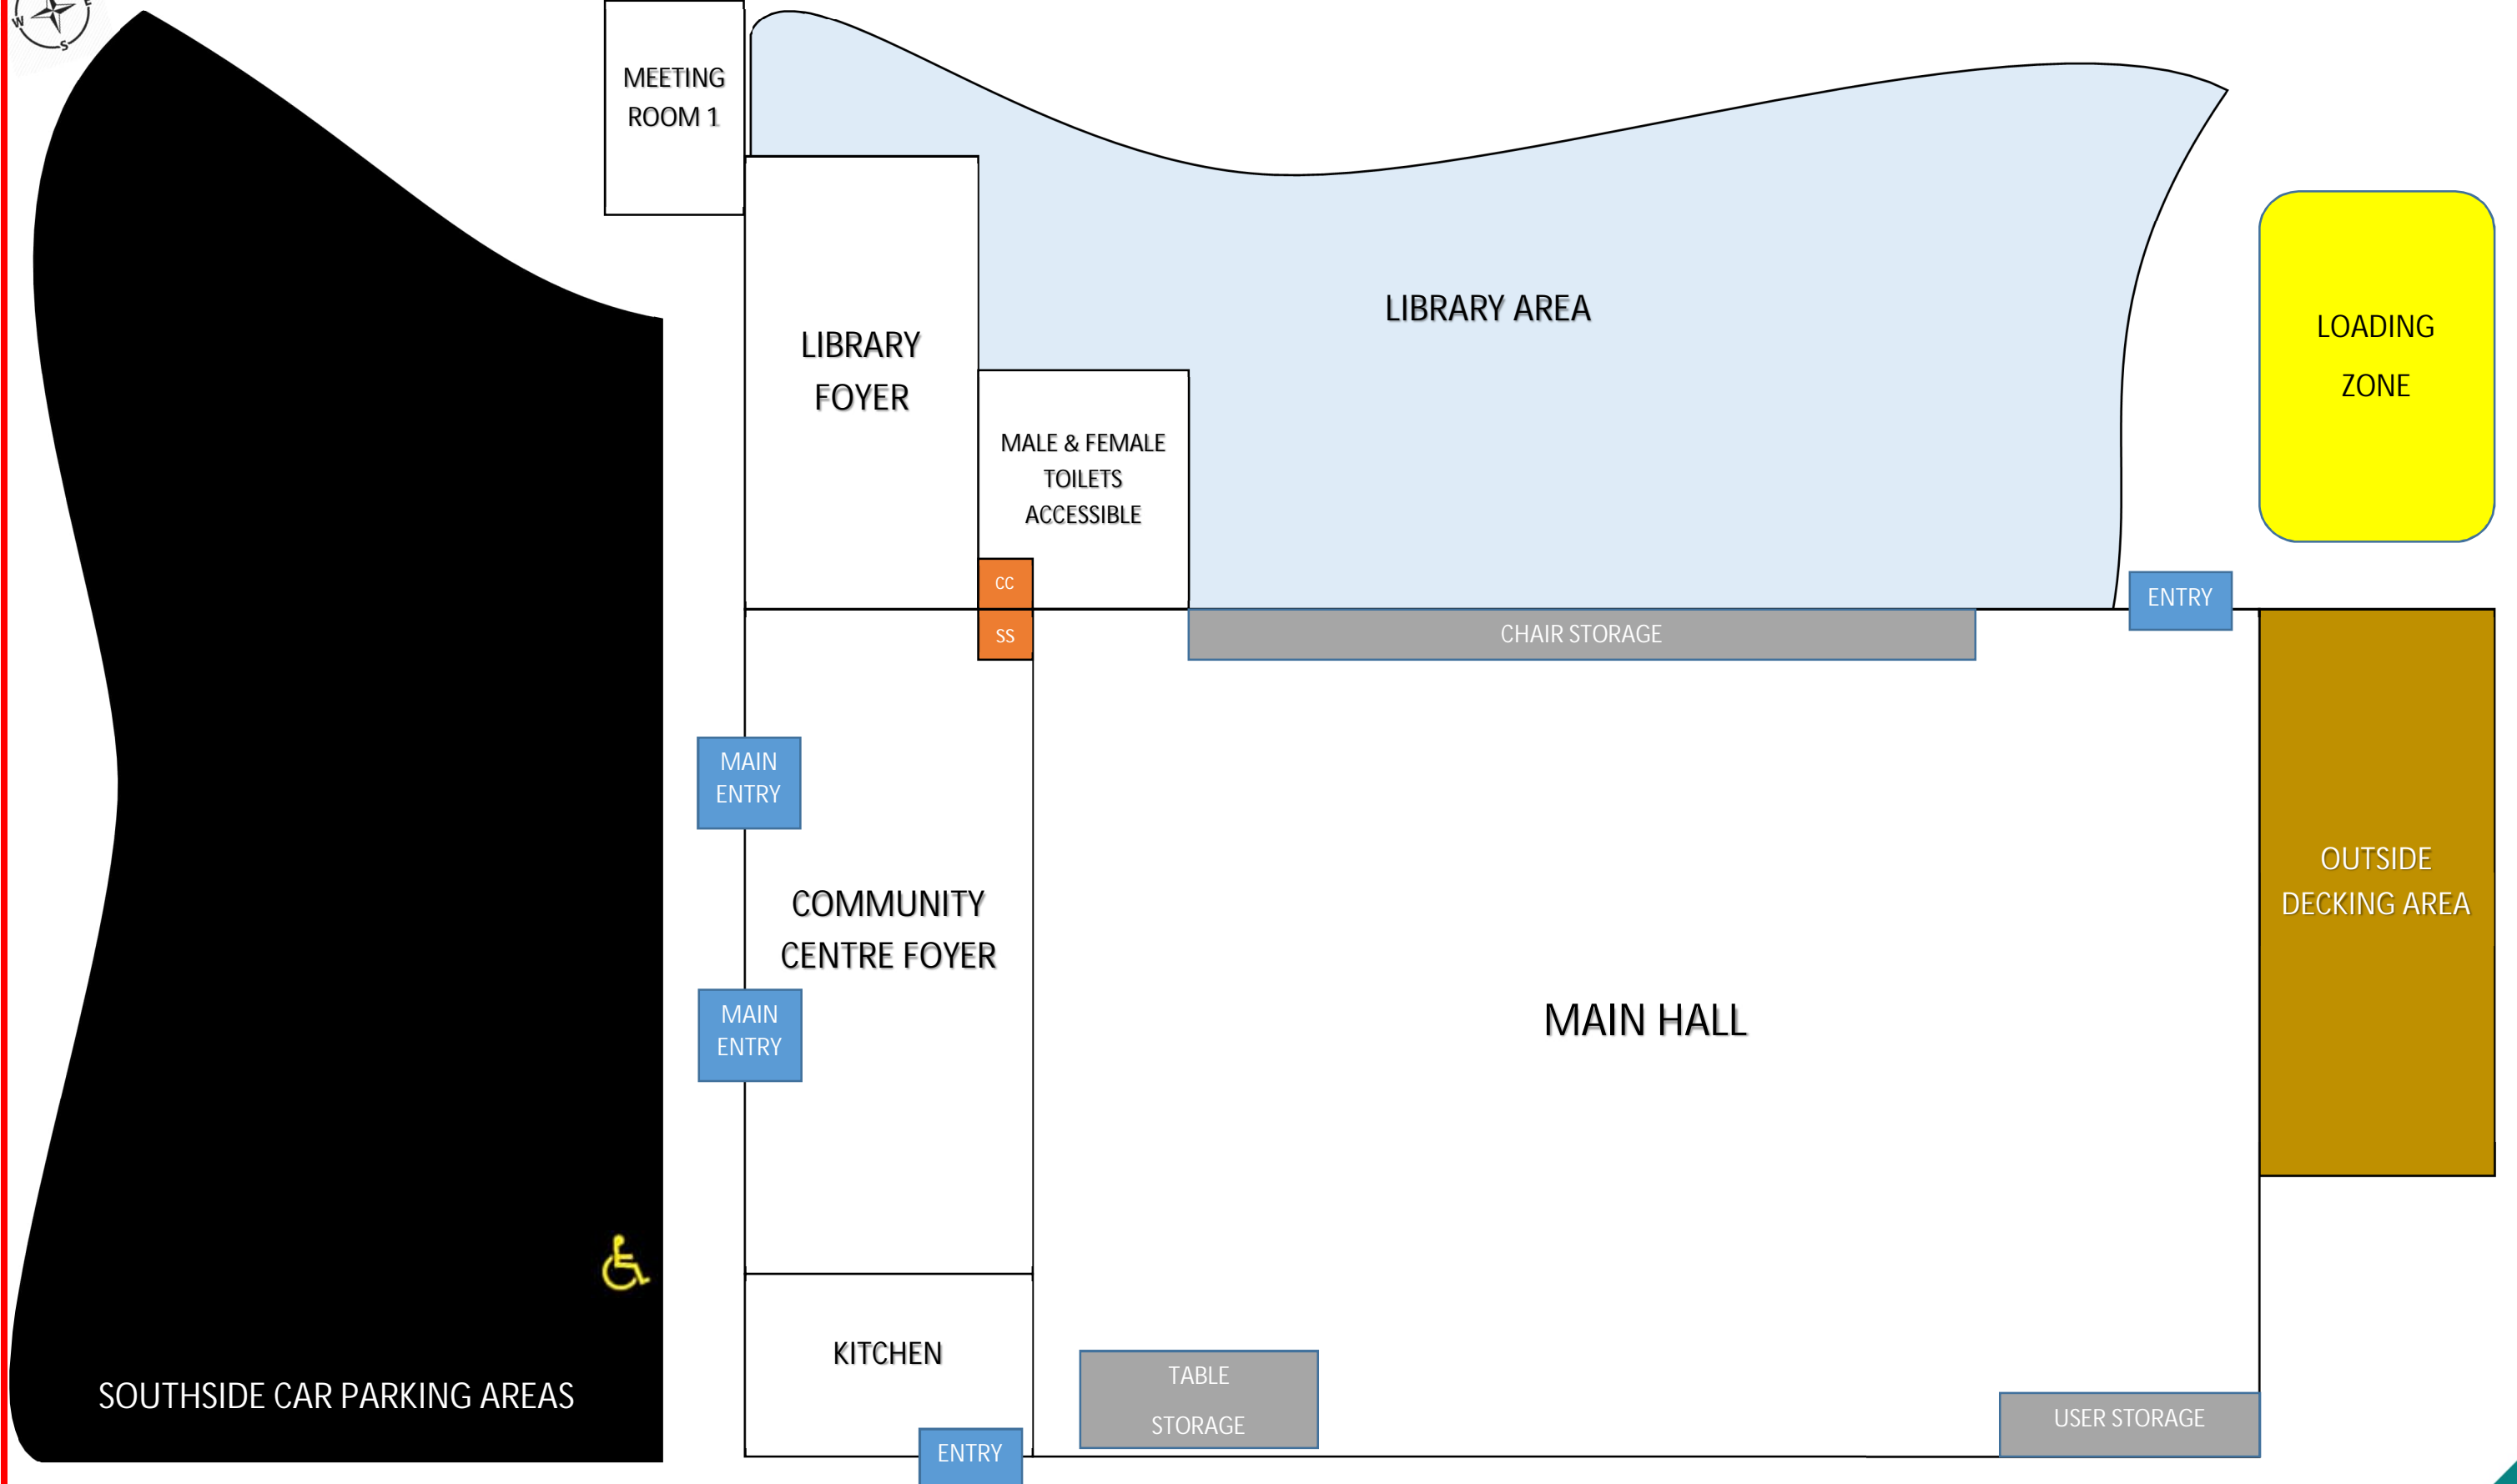

ŌRAUWHATA - BISHOPDALE LIBRARY & COMMUNITY CENTRE – 13 BISHOPDALE COURT, BISHOPDALE CHRISTCHURCH

- WHEELCHAIR ACCESS IS VIA THE MAIN ENTRIES