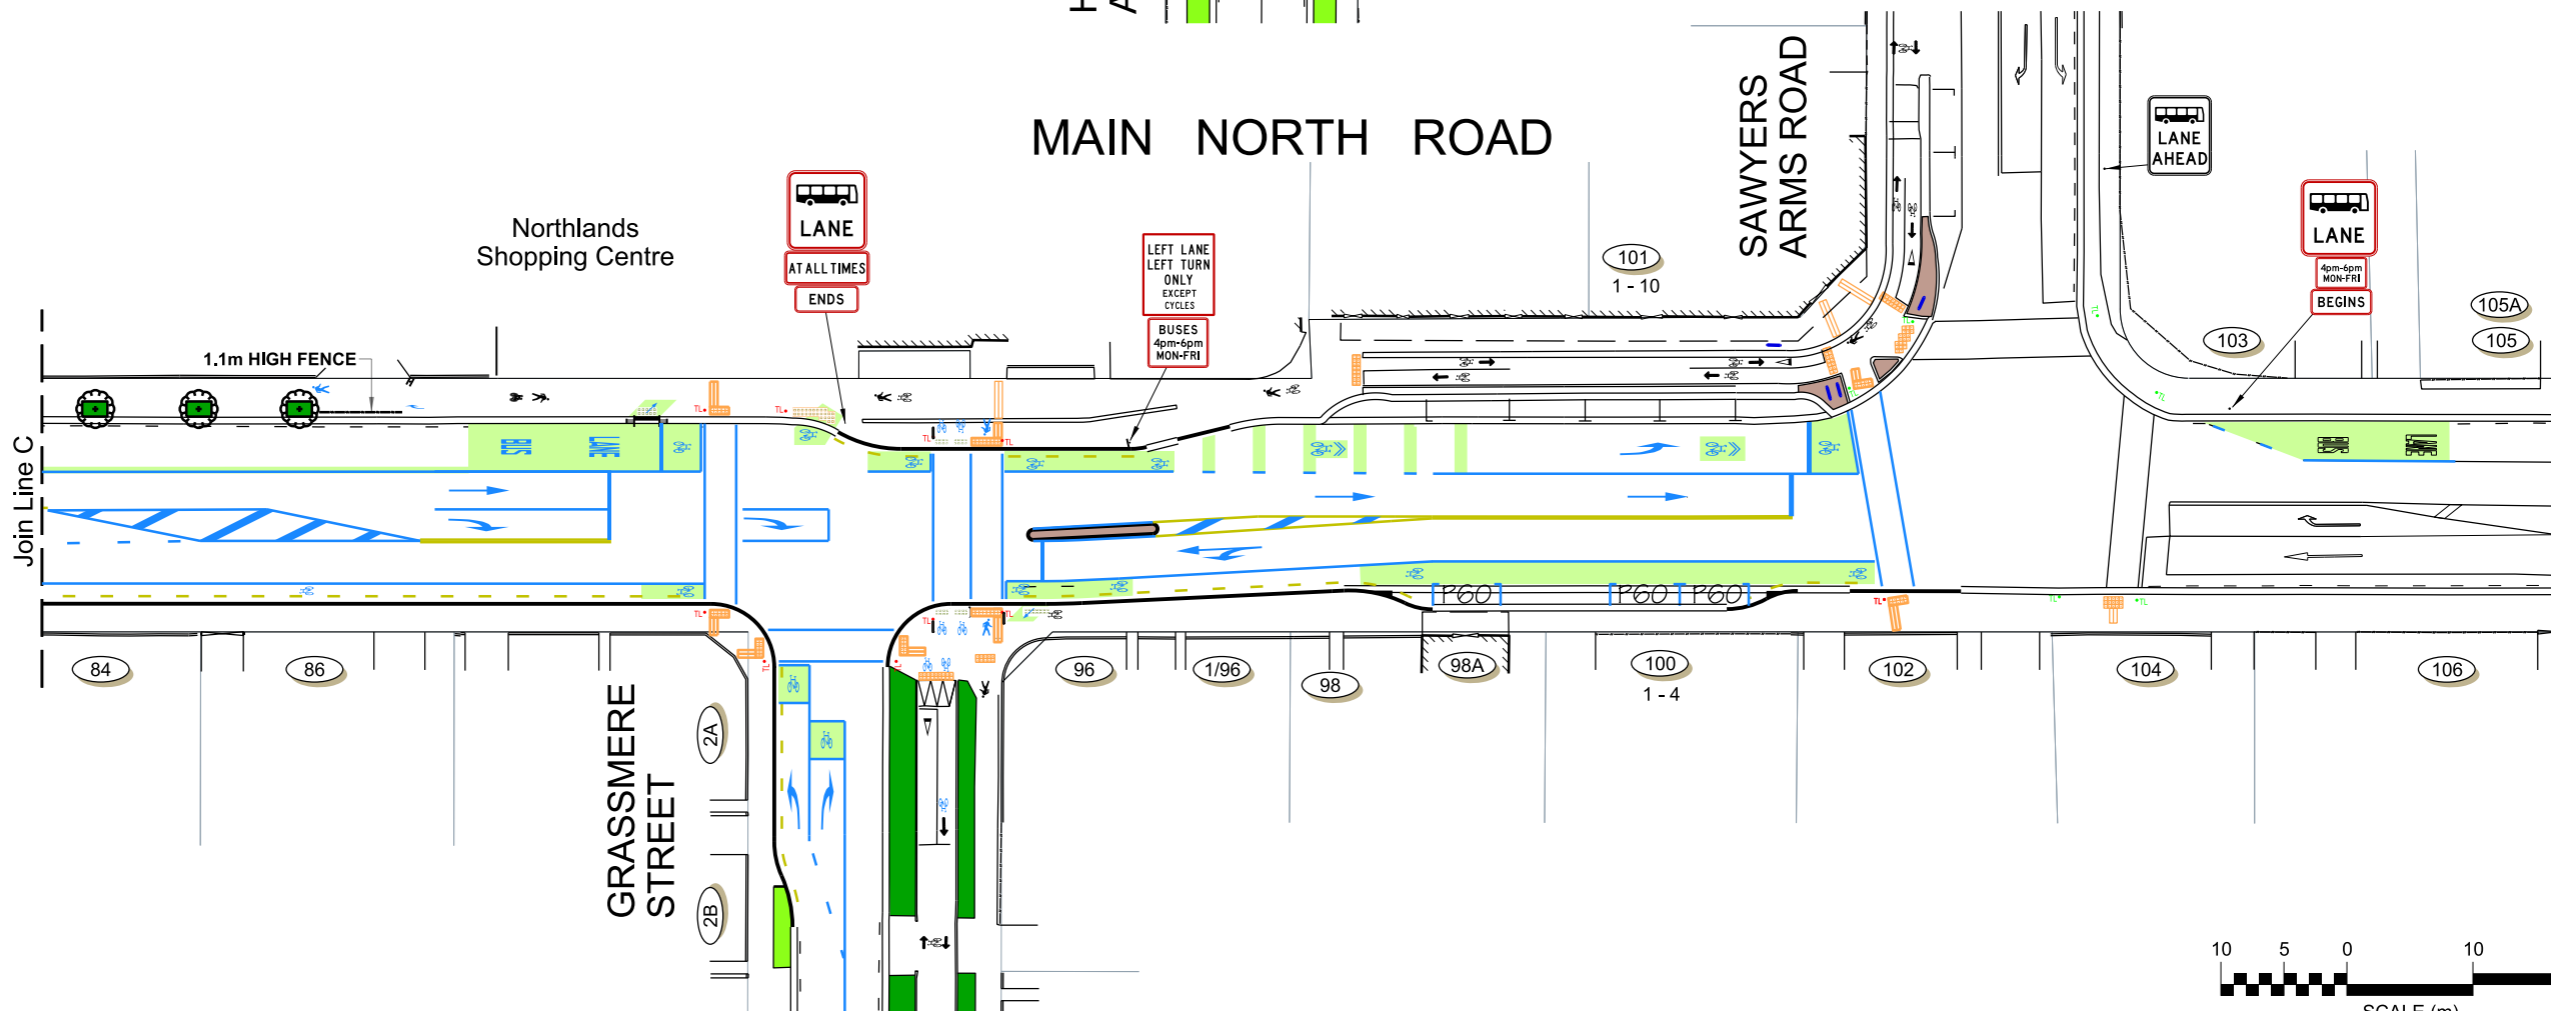

MAIN NORTH ROAD

Northlands Shopping Centre

Northlands Shopping Centre

MAIN NORTH ROAD

Northlands Shopping Centre

SAWYERS ARMS ROAD

KEY	
	Existing Kerb
	Proposed Kerb
	No Stopping
	Grass
	Landscape Planting
	Patterned Surface
	Tactile Pavers
	Cycle Tactile Pavers
	Seat and Bike Stands
	Existing Tree
	Existing Tree to be removed
Proposed Trees:	
	Fagus Dawyck 'Purple' (fastigate beech)
	Liriodendron tulipifera (tulip tree)
	Quercus palustris (pin oak)

© Copyright Christchurch City Council / Aerial Photography Creative Commons Attribution 3.0 New Zealand License

100 Original size mm

50

30

10

0