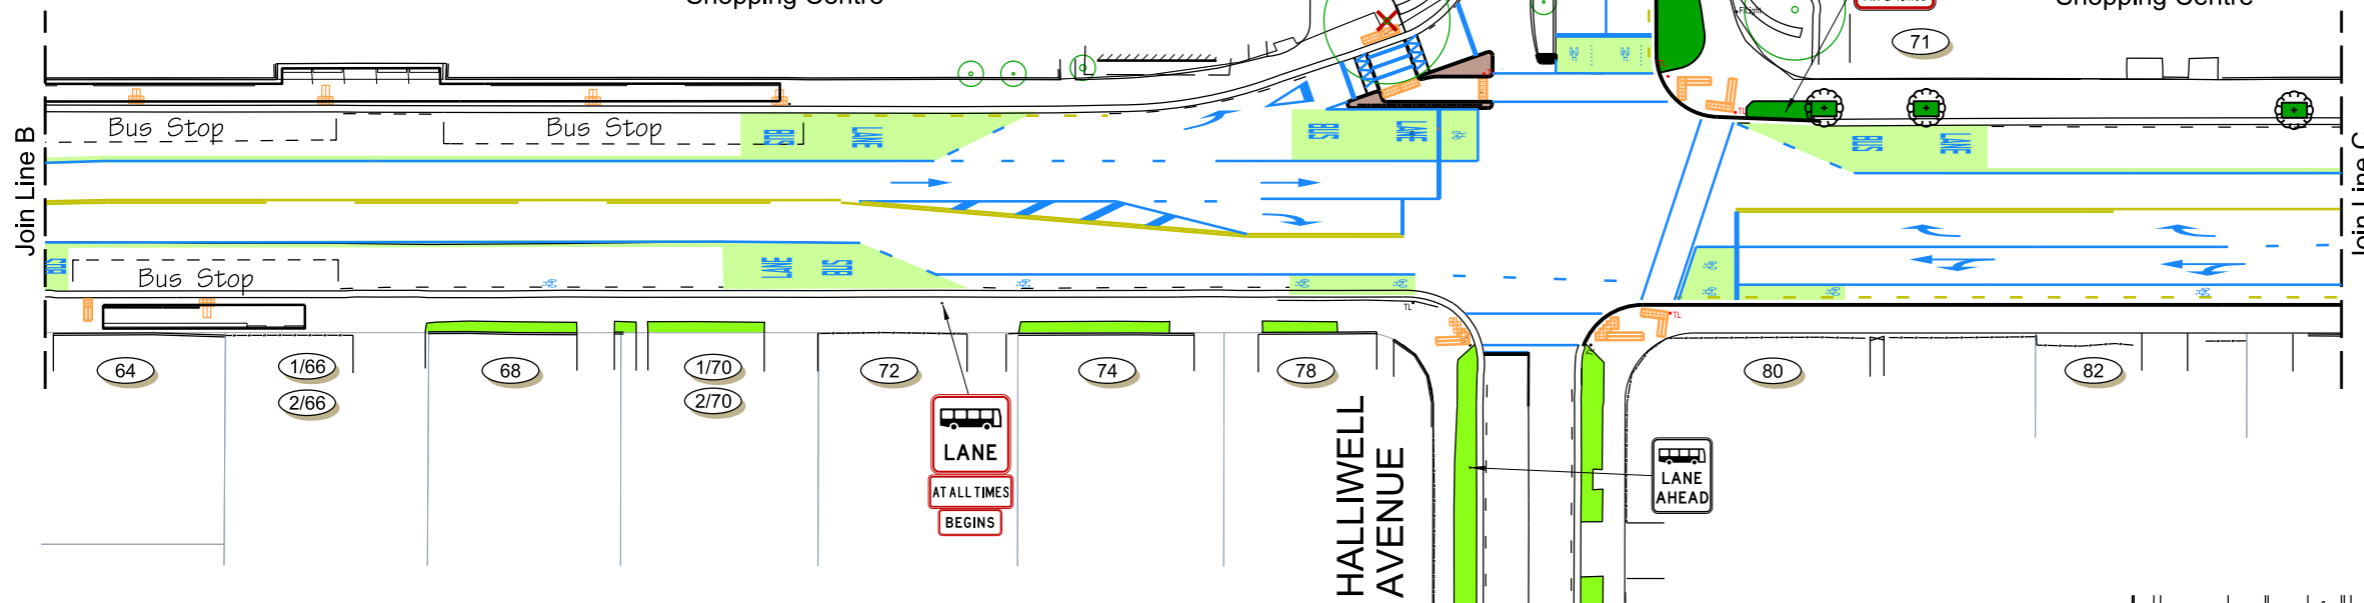

MAIN NORTH ROAD

Northlands Shopping Centre

Northlands Shopping Centre

MAIN NORTH ROAD

Northlands Shopping Centre

SAWYERS ARMS ROAD

KEY	
	Existing Kerb
	Proposed Kerb
	No Stopping
	Grass
	Landscape Planting
	Patterned Surface
	Tactile Pavers
	Cycle Tactile Pavers
	Seat and Bike Stands
	Existing Tree
	Existing Tree to be removed
Proposed Trees:	
	Fagus Dawyck 'Purple' (fastigate beech)
	Liriodendron tulipifera (tulip tree)
	Quercus palustris (pin oak)

© Copyright Christchurch City Council / Aerial Photography Creative Commons Attribution 3.0 New Zealand License

100 Original size mm

50

30

10

0