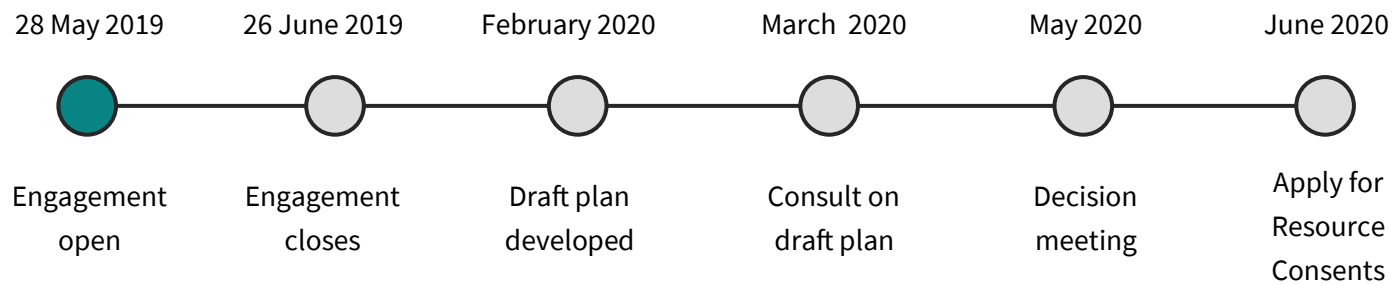

Akaroa wharf

Aerial view of Akaroa wharf

**Timeline:**

For more information please contact Kim Swarbrick 03 941 5176 or email [kim.swarbrick@ccc.govt.nz](mailto:kim.swarbrick@ccc.govt.nz)

HAVE YOUR SAY

Four horizontal dotted lines for writing an answer.

What do you think doesn't work so well about the current wharf?

Four horizontal dotted lines for writing an answer.

What's important to you — what could make a future wharf even better than the current one?

Four horizontal dotted lines for writing an answer.