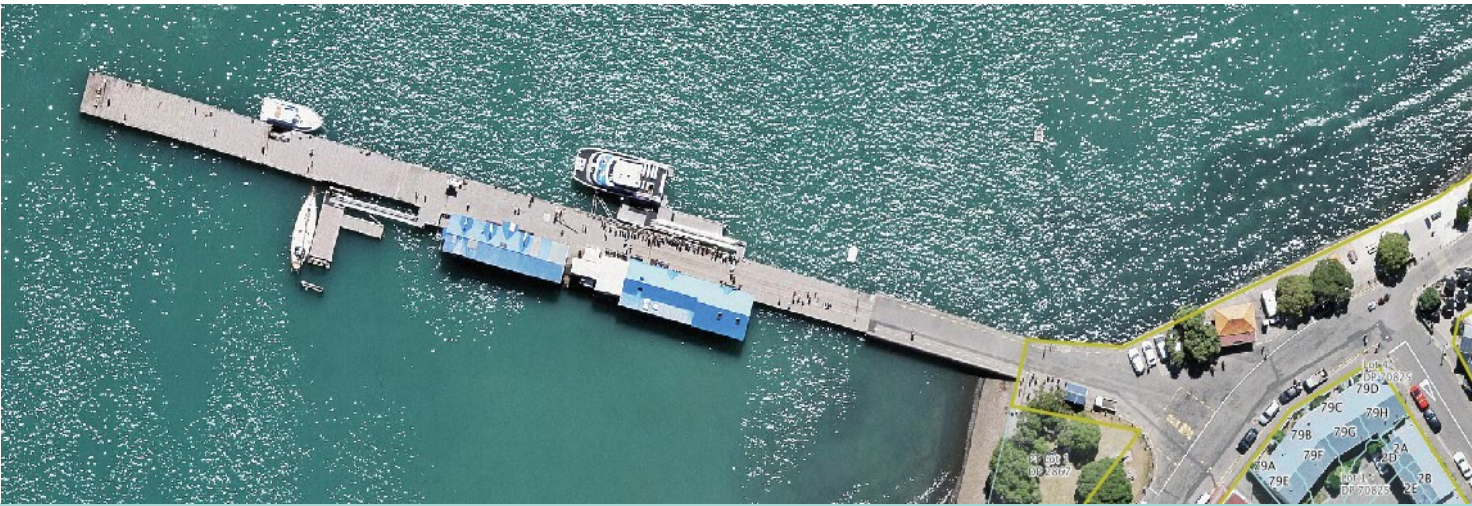

Akaroa wharf

Aerial view of Akaroa wharf

**Timeline:**

For more information please contact Kim Swarbrick 03 941 5176 or email [kim.swarbrick@ccc.govt.nz](mailto:kim.swarbrick@ccc.govt.nz)

HAVE YOUR SAY

Four horizontal dotted lines for writing an answer.

What do you think doesn't work so well about the current wharf?

Four horizontal dotted lines for writing an answer.

What's important to you — what could make a future wharf even better than the current one?