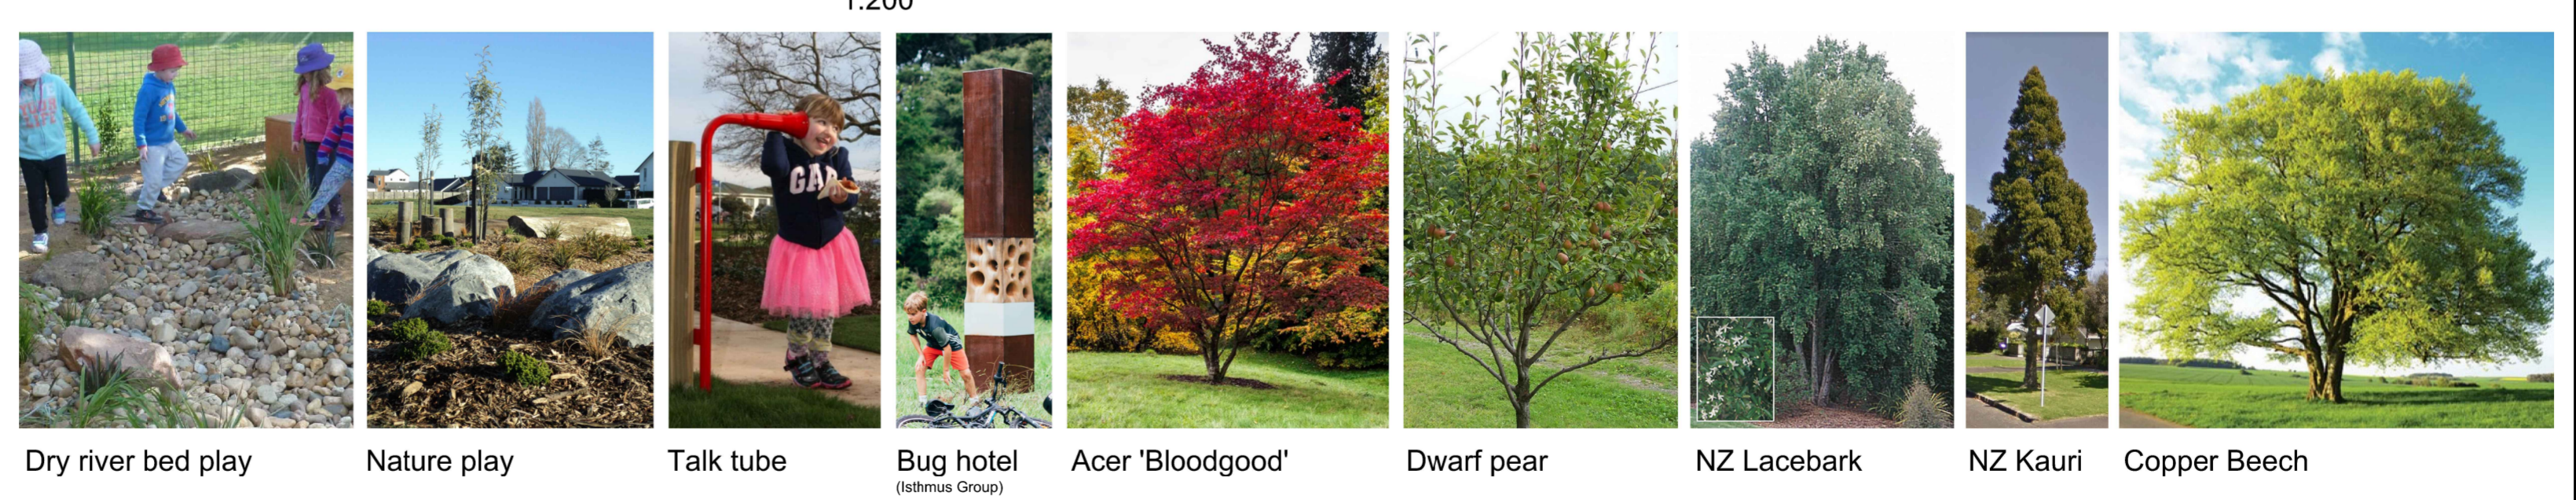

IMAGES

PLAN
1:200

NOTE:
1. Images are indicative only
2. Final location of sculpture to be confirmed with artist