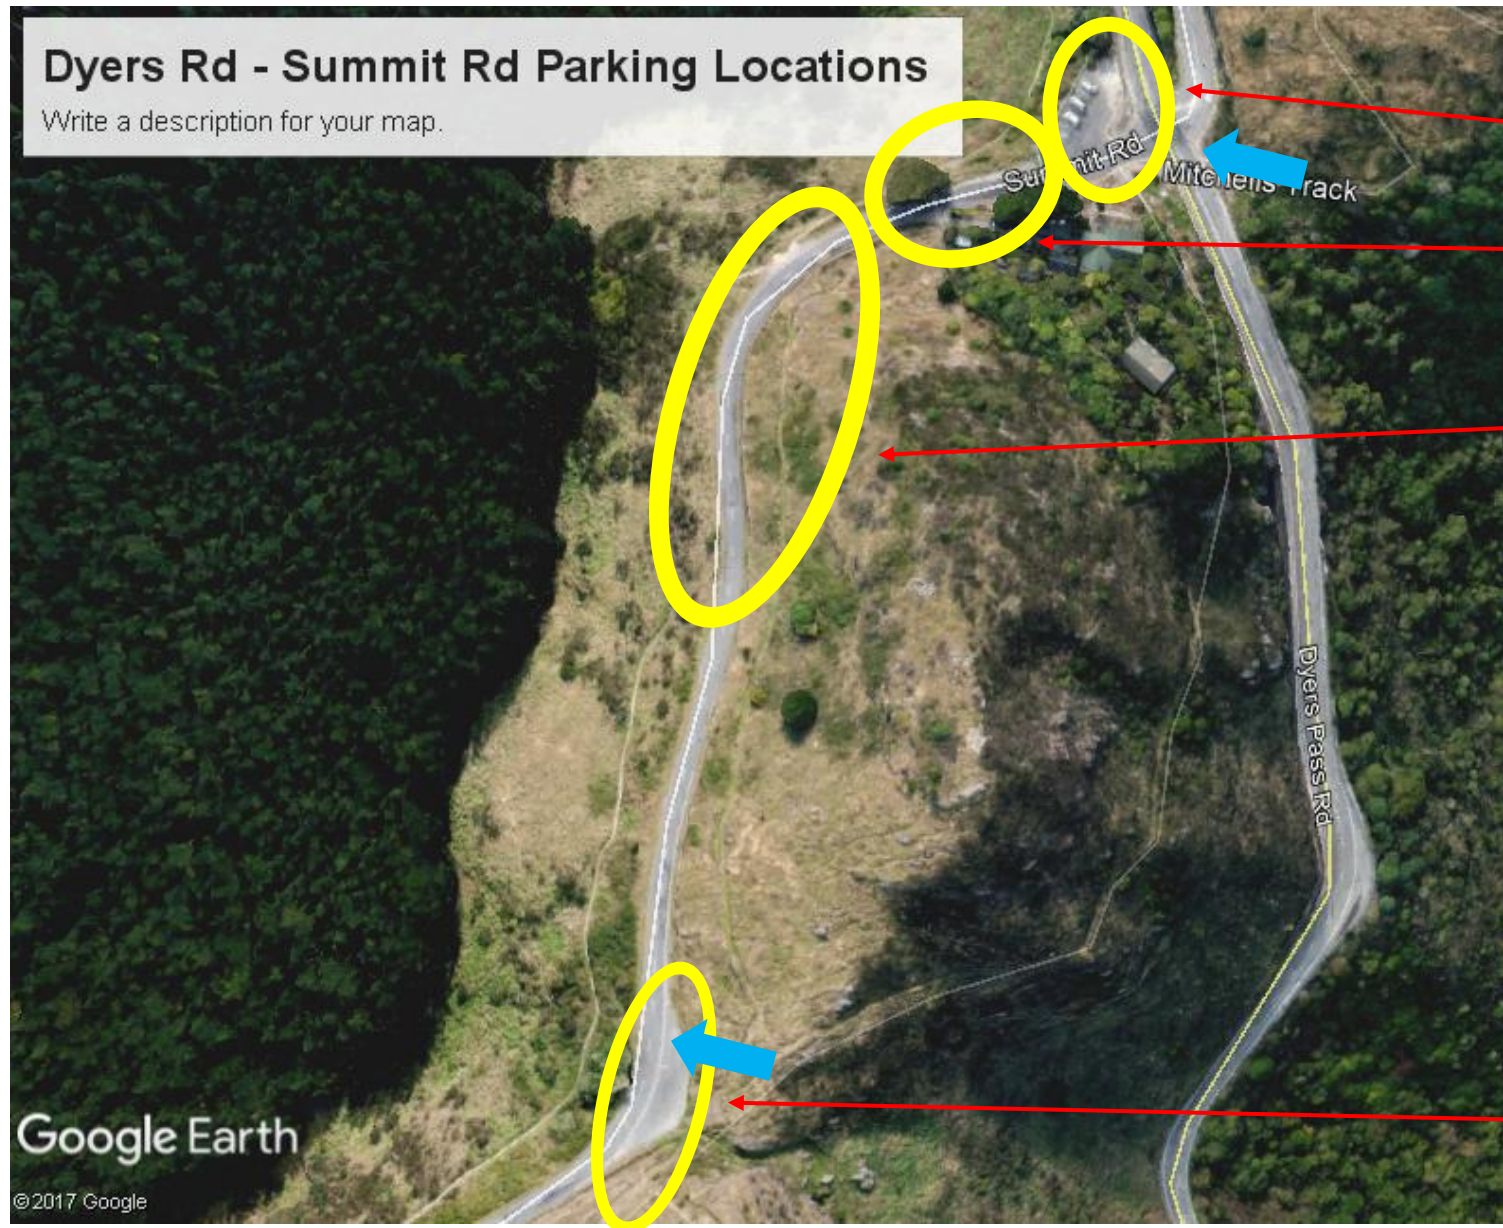

Numbering runs 1 to 42 from Dyers Rd end of site southward

Dyers Rd - Summit Rd Parking Locations

Write a description for your map.

Area A = Parks 1 to 12. Dyers Pass Rd to Cattle Stop, down hill side of road

Area B = Parks 13 to 22. Cattle Stop to Large tree, both sides of road

Area C = Parks 23 to 32. Pass Large tree to unable to park on downhill side of road.

← Indicates camera location and direction of focus

Area D = Parks 33 - 42. Turning bay on up-hill side of road