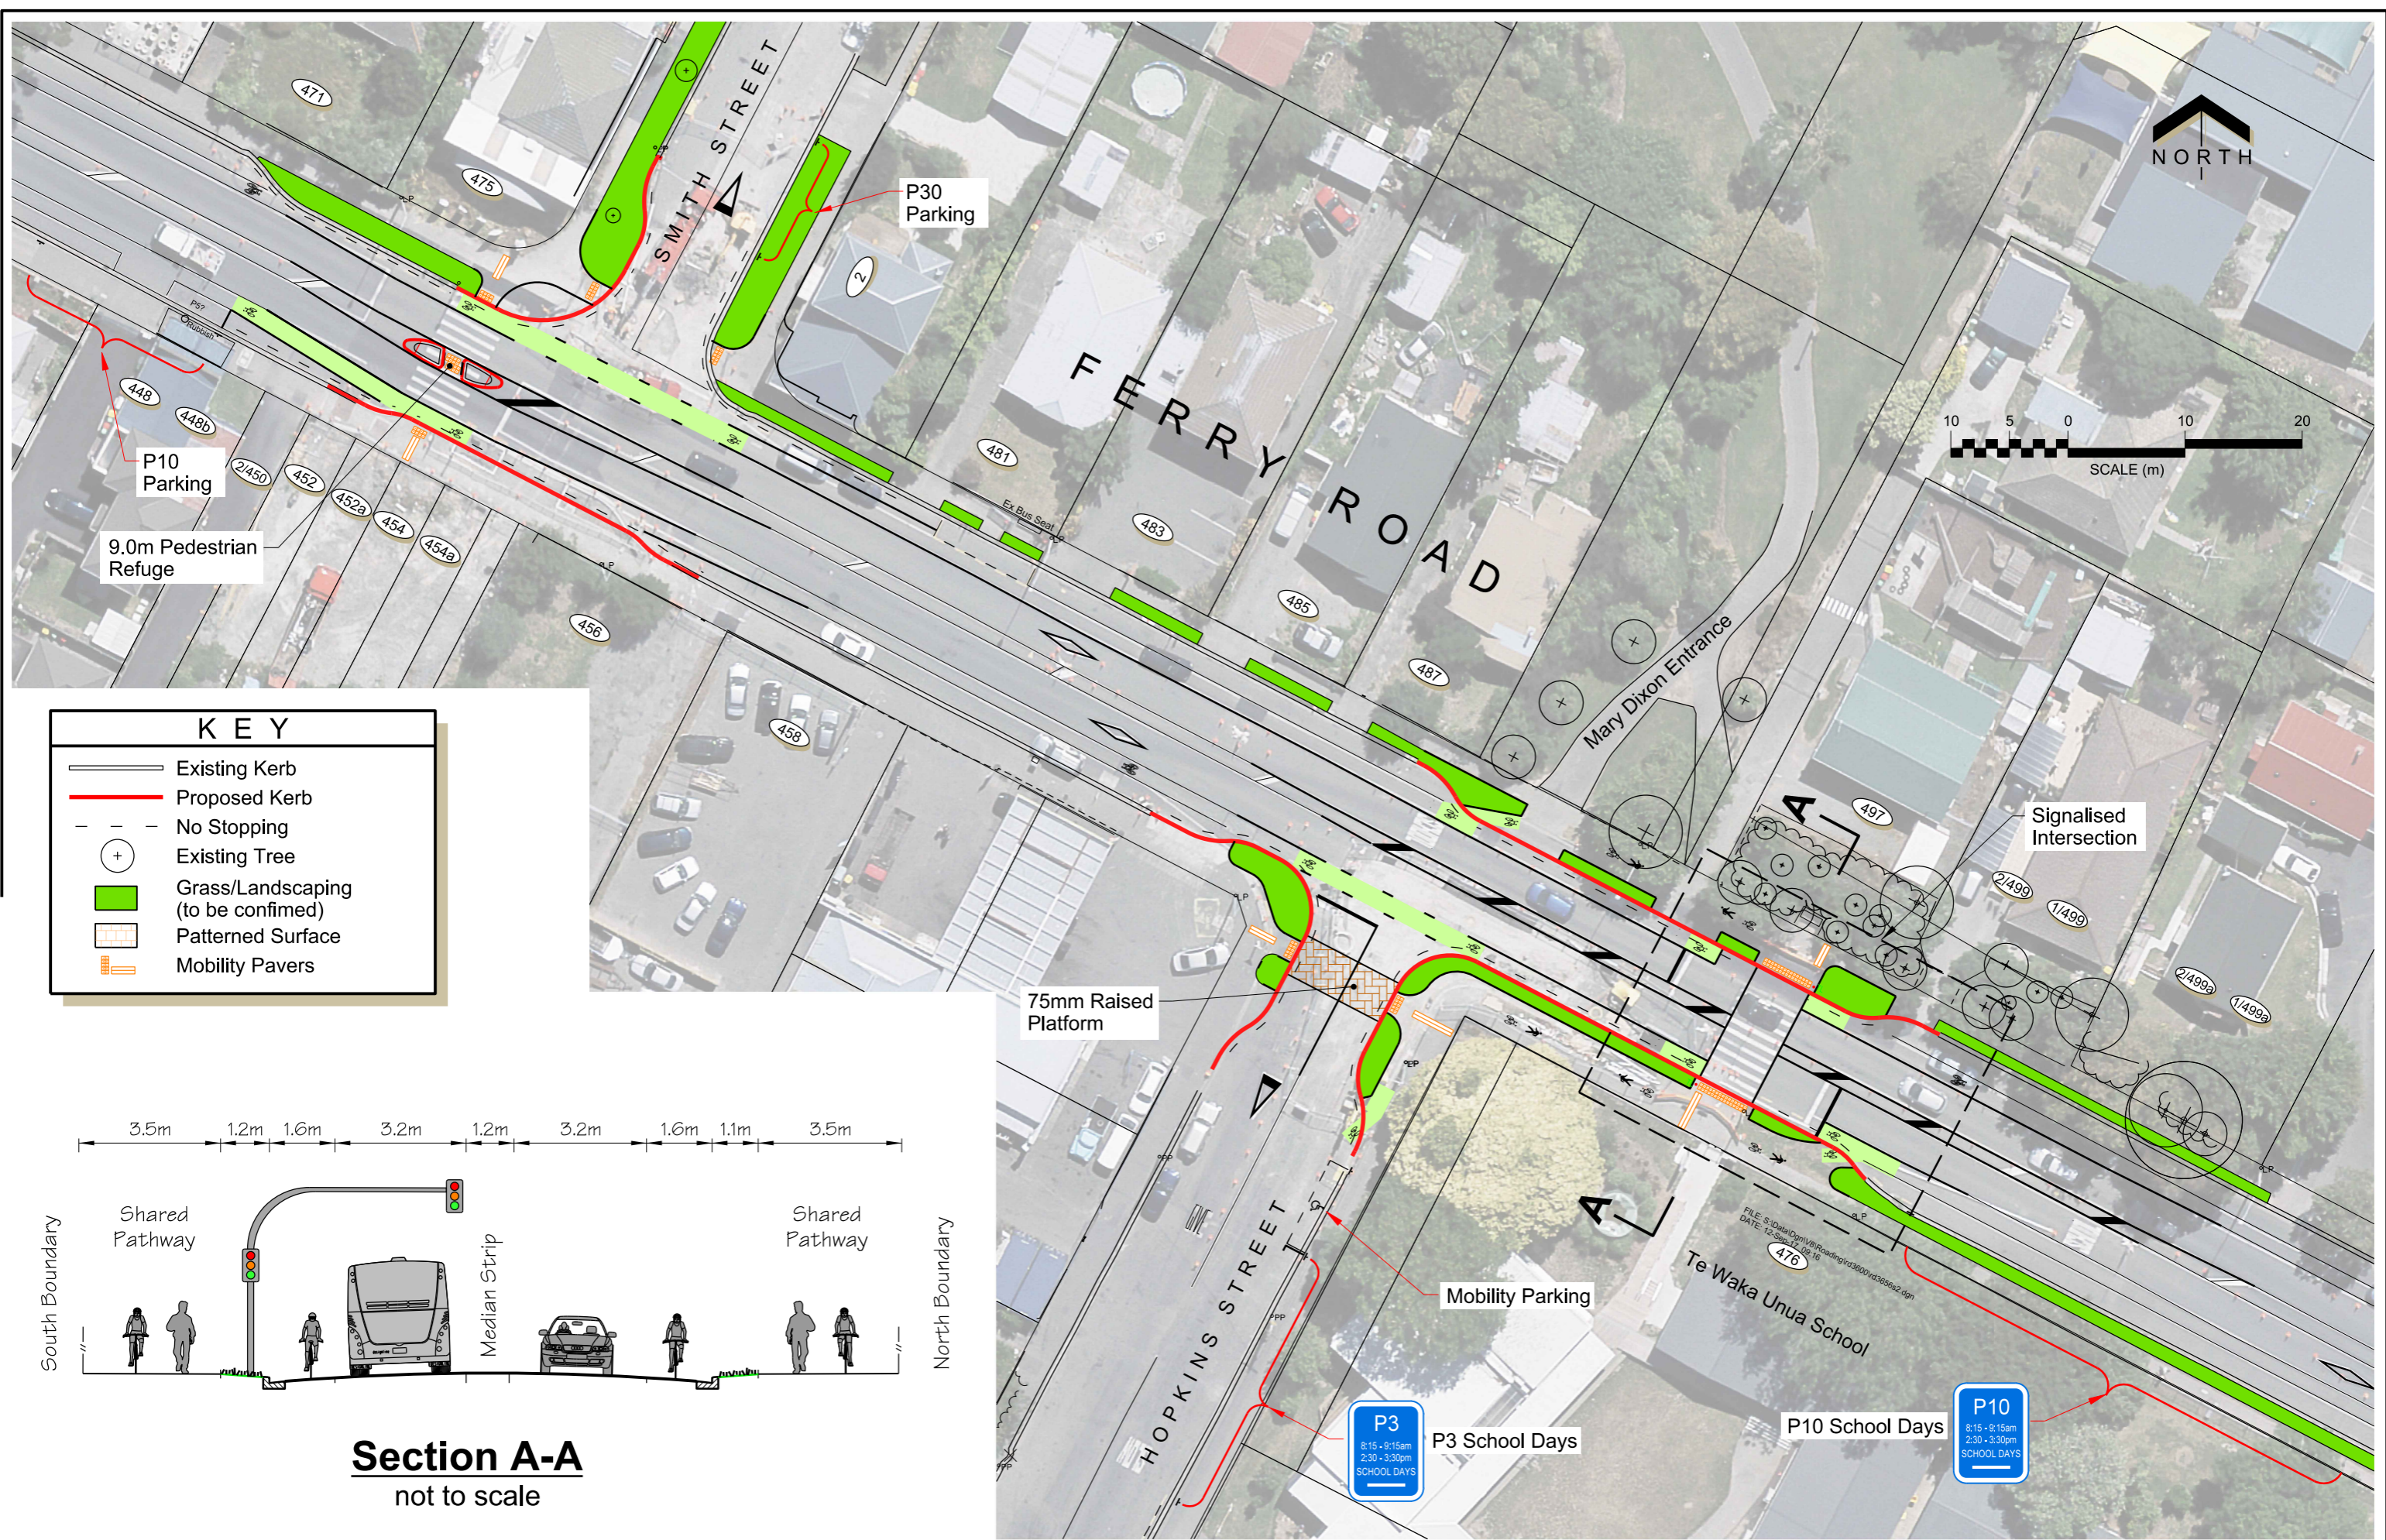

Original size mm
100
50
30
10
0
© Copyright Christchurch City Council / Aerial Photography Creative Commons Attribution 3.0 New Zealand License

KEY

- Existing Kerb
- Proposed Kerb
- No Stopping
- Existing Tree
- Grass/Landscaping (to be confirmed)
- Patterned Surface
- Mobility Pavers