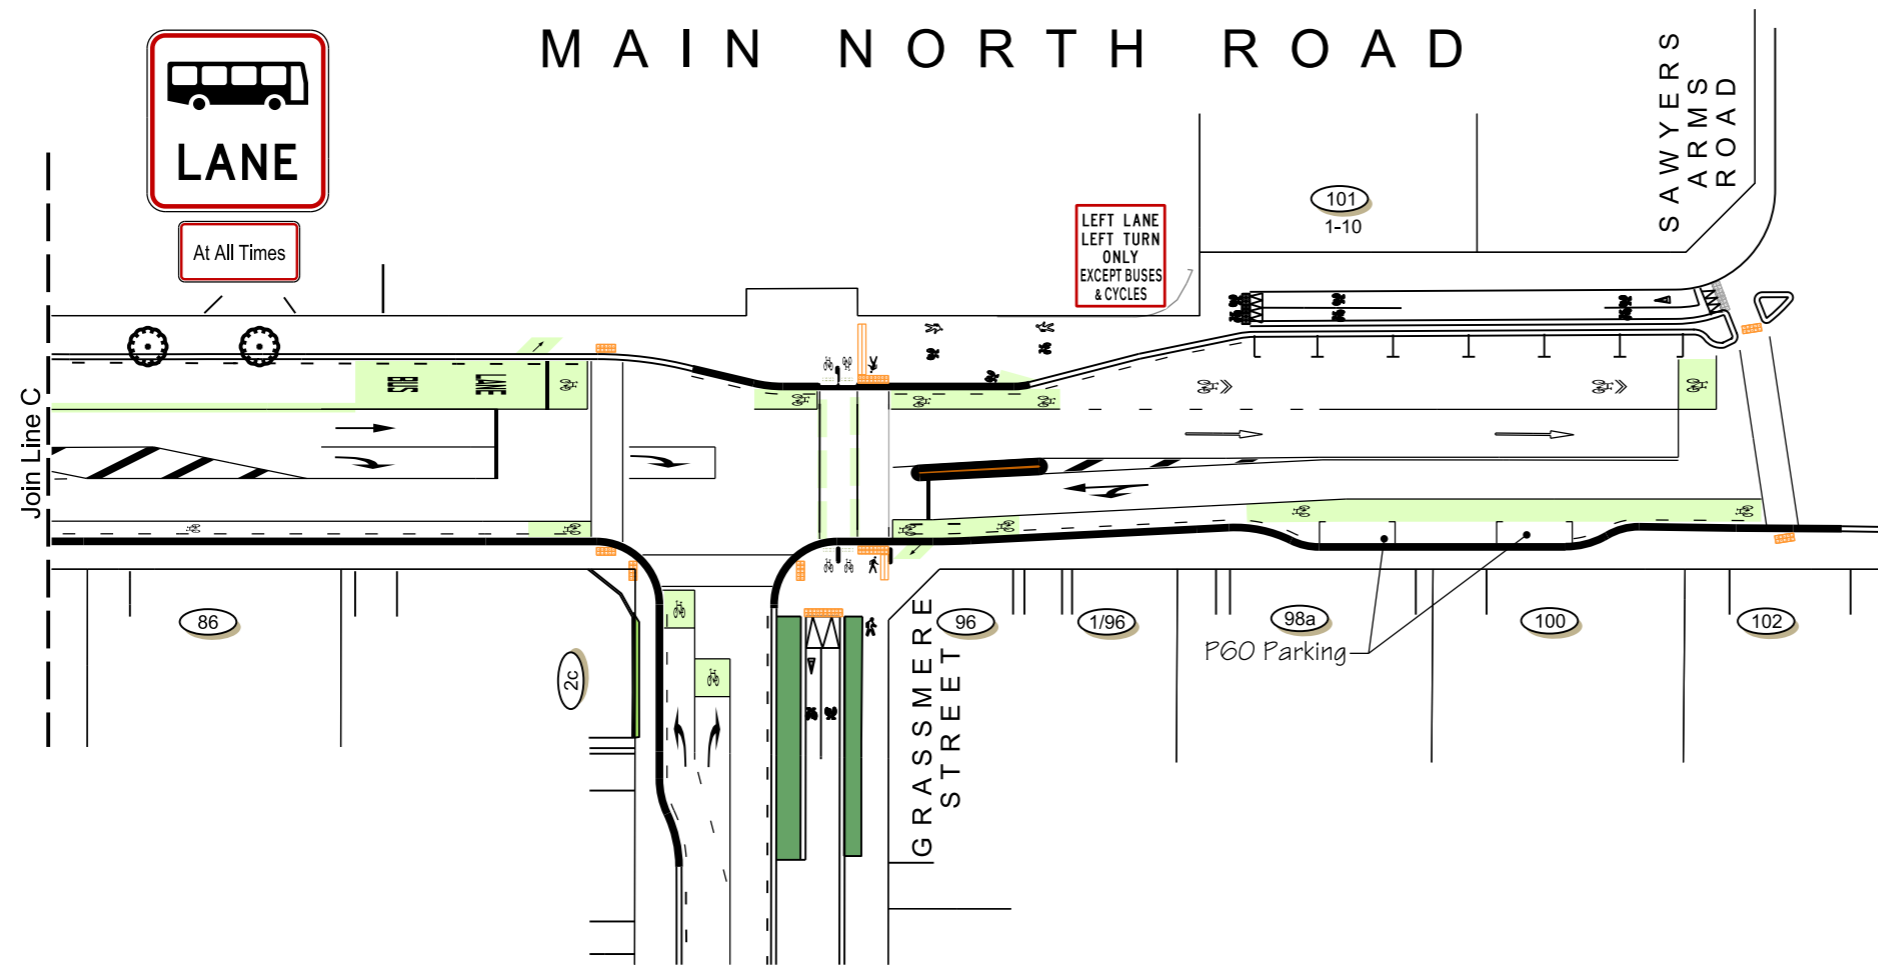

Original size mm
100
50
30
10
0
© Copyright Christchurch City Council / Aerial Photography Creative Commons Attribution 3.0 New Zealand License

Liriodendron tulipifera (tulip tree)

| KEY | |
|-----|--|
| | Existing Kerb |
| | Proposed Kerb |
| | No Stopping |
| | Grass |
| | Landscape Planting |
| | Patterned Surface |
| | Tactile Pavers |
| | Seat and Bike Stands |
| | Existing Tree |
| | Existing Tree to be removed |
| | Proposed Tree: Liriodendron tulipifera (tulip tree) |