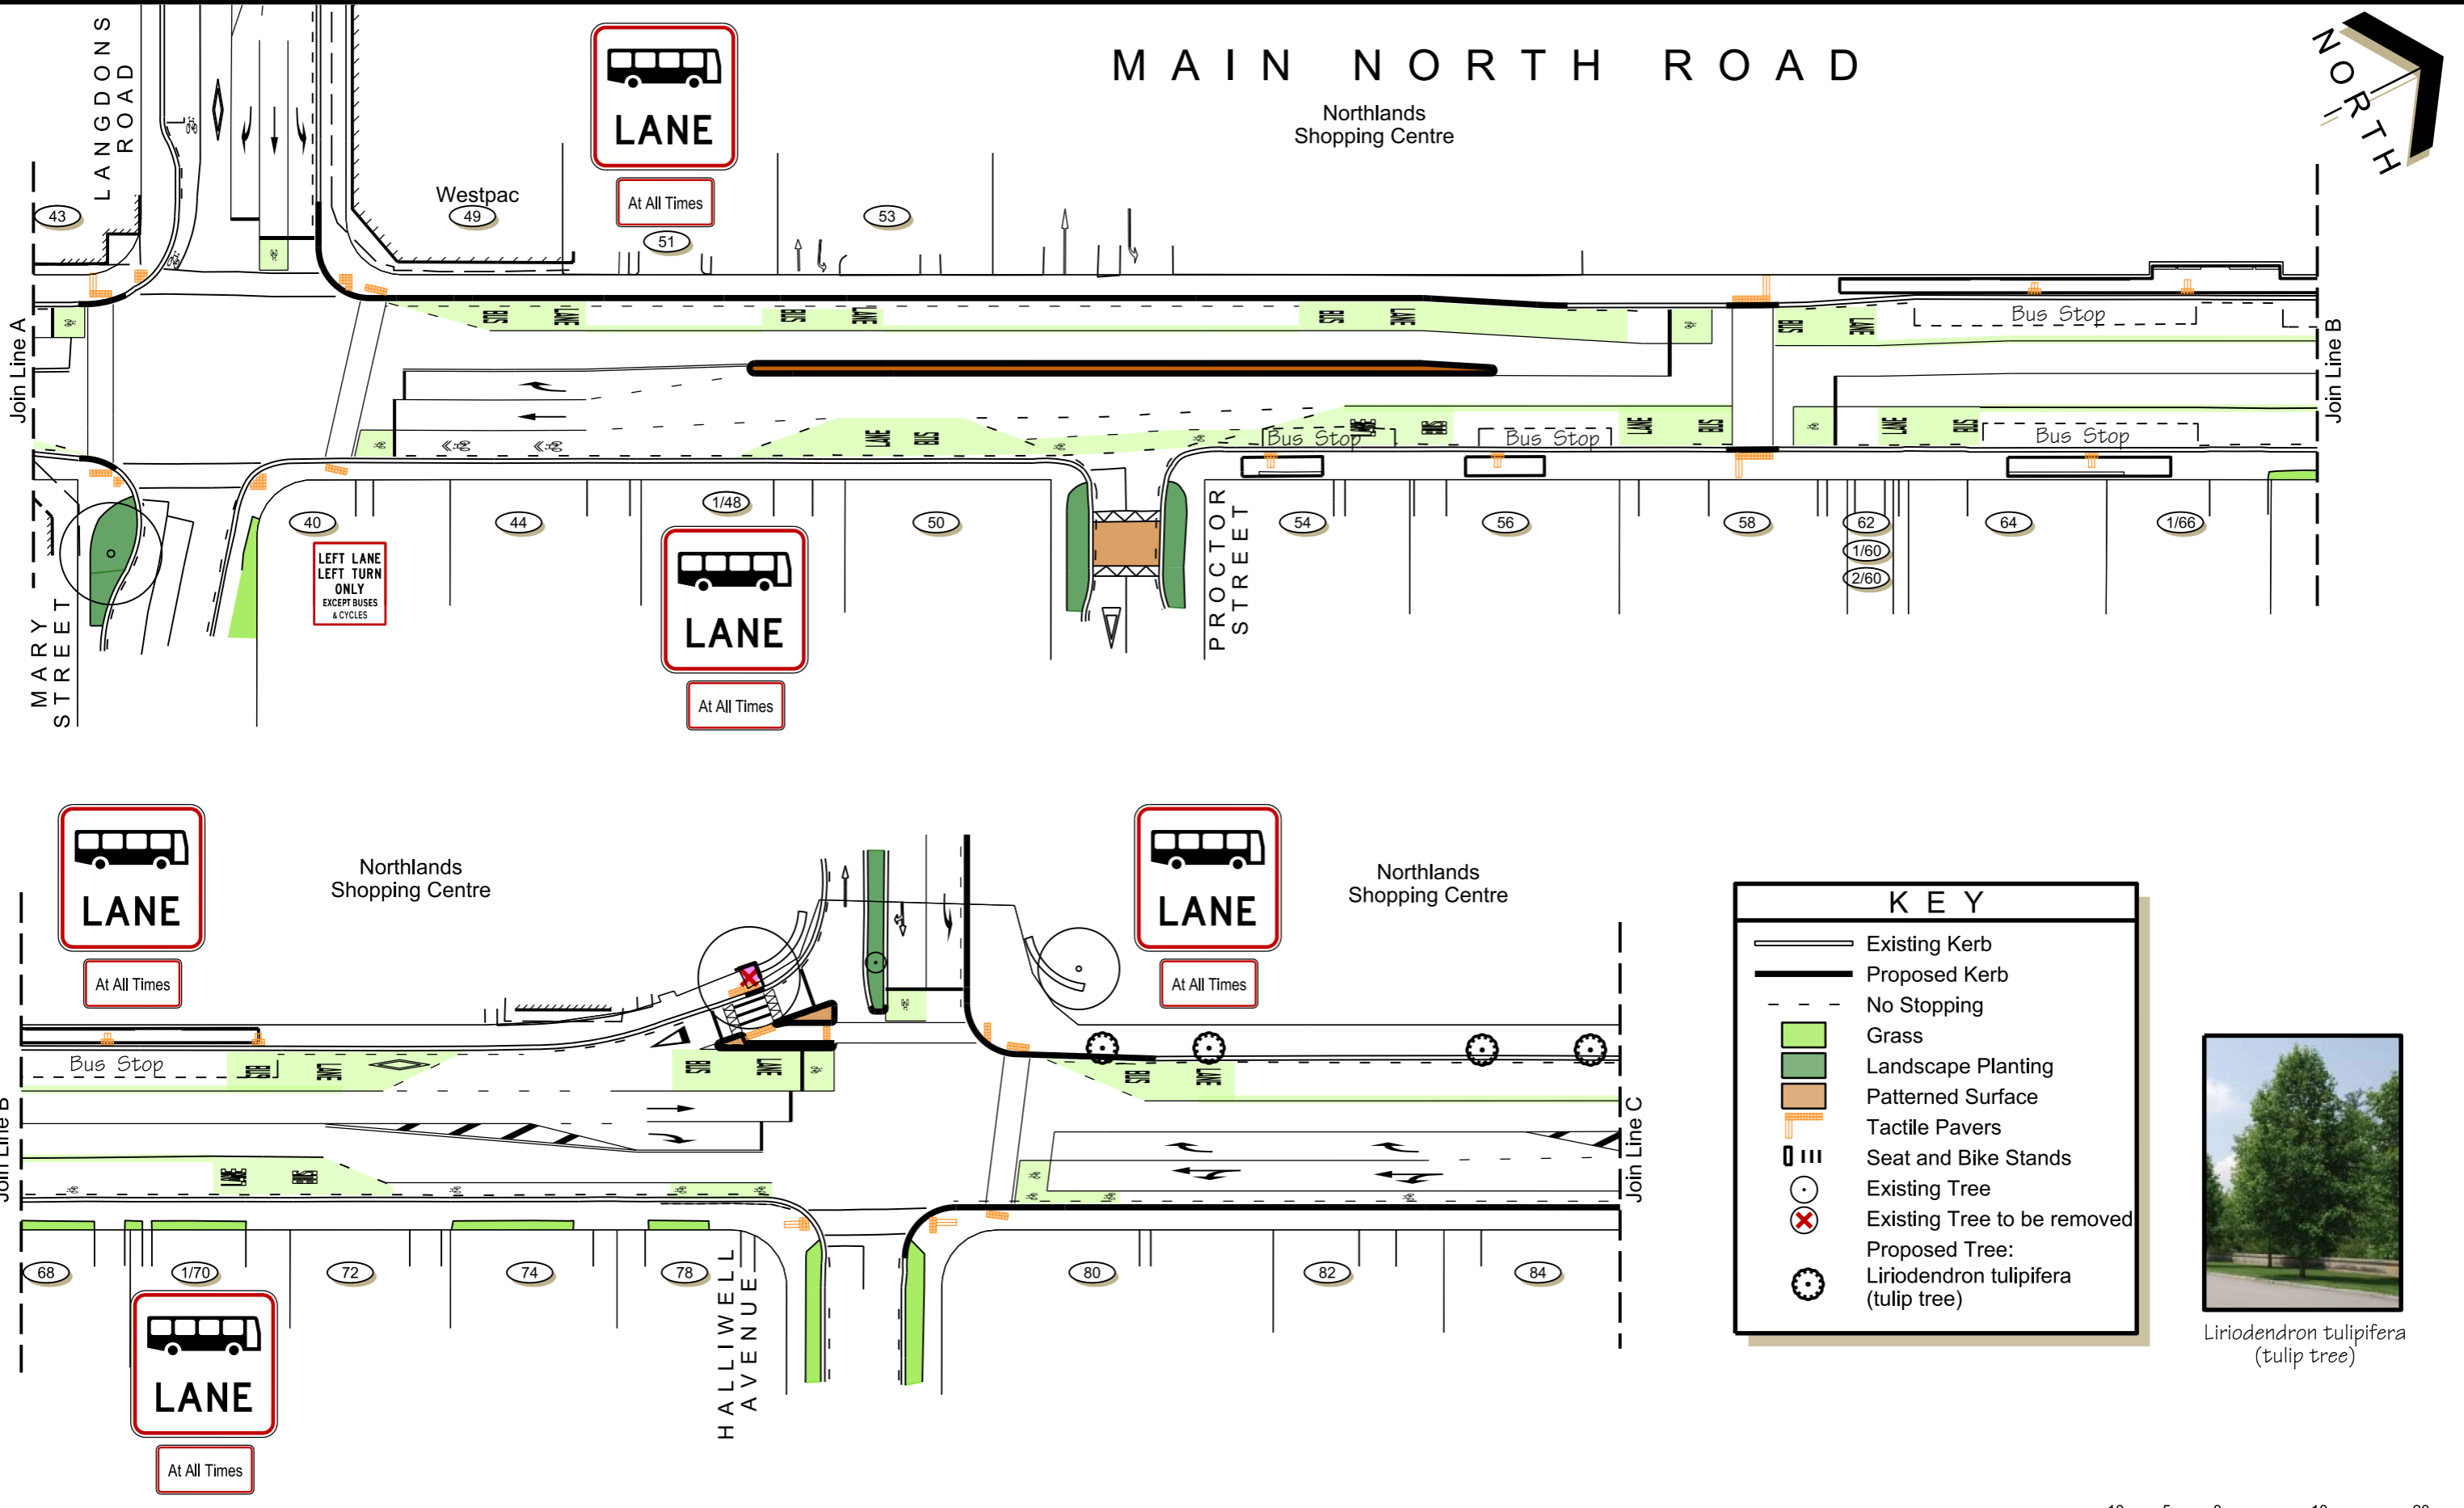

MAIN NORTH ROAD

Northlands Shopping Centre

Original size mm
100
50
30
10
0
© Copyright Christchurch City Council / Aerial Photography Creative Commons Attribution 3.0 New Zealand License

KEY

- Existing Kerb
- Proposed Kerb
- No Stopping
- Grass
- Landscape Planting
- Patterned Surface
- Tactile Pavers
- Seat and Bike Stands
- Existing Tree
- Existing Tree to be removed
- Proposed Tree:
Liriodendron tulipifera (tulip tree)

Liriodendron tulipifera (tulip tree)