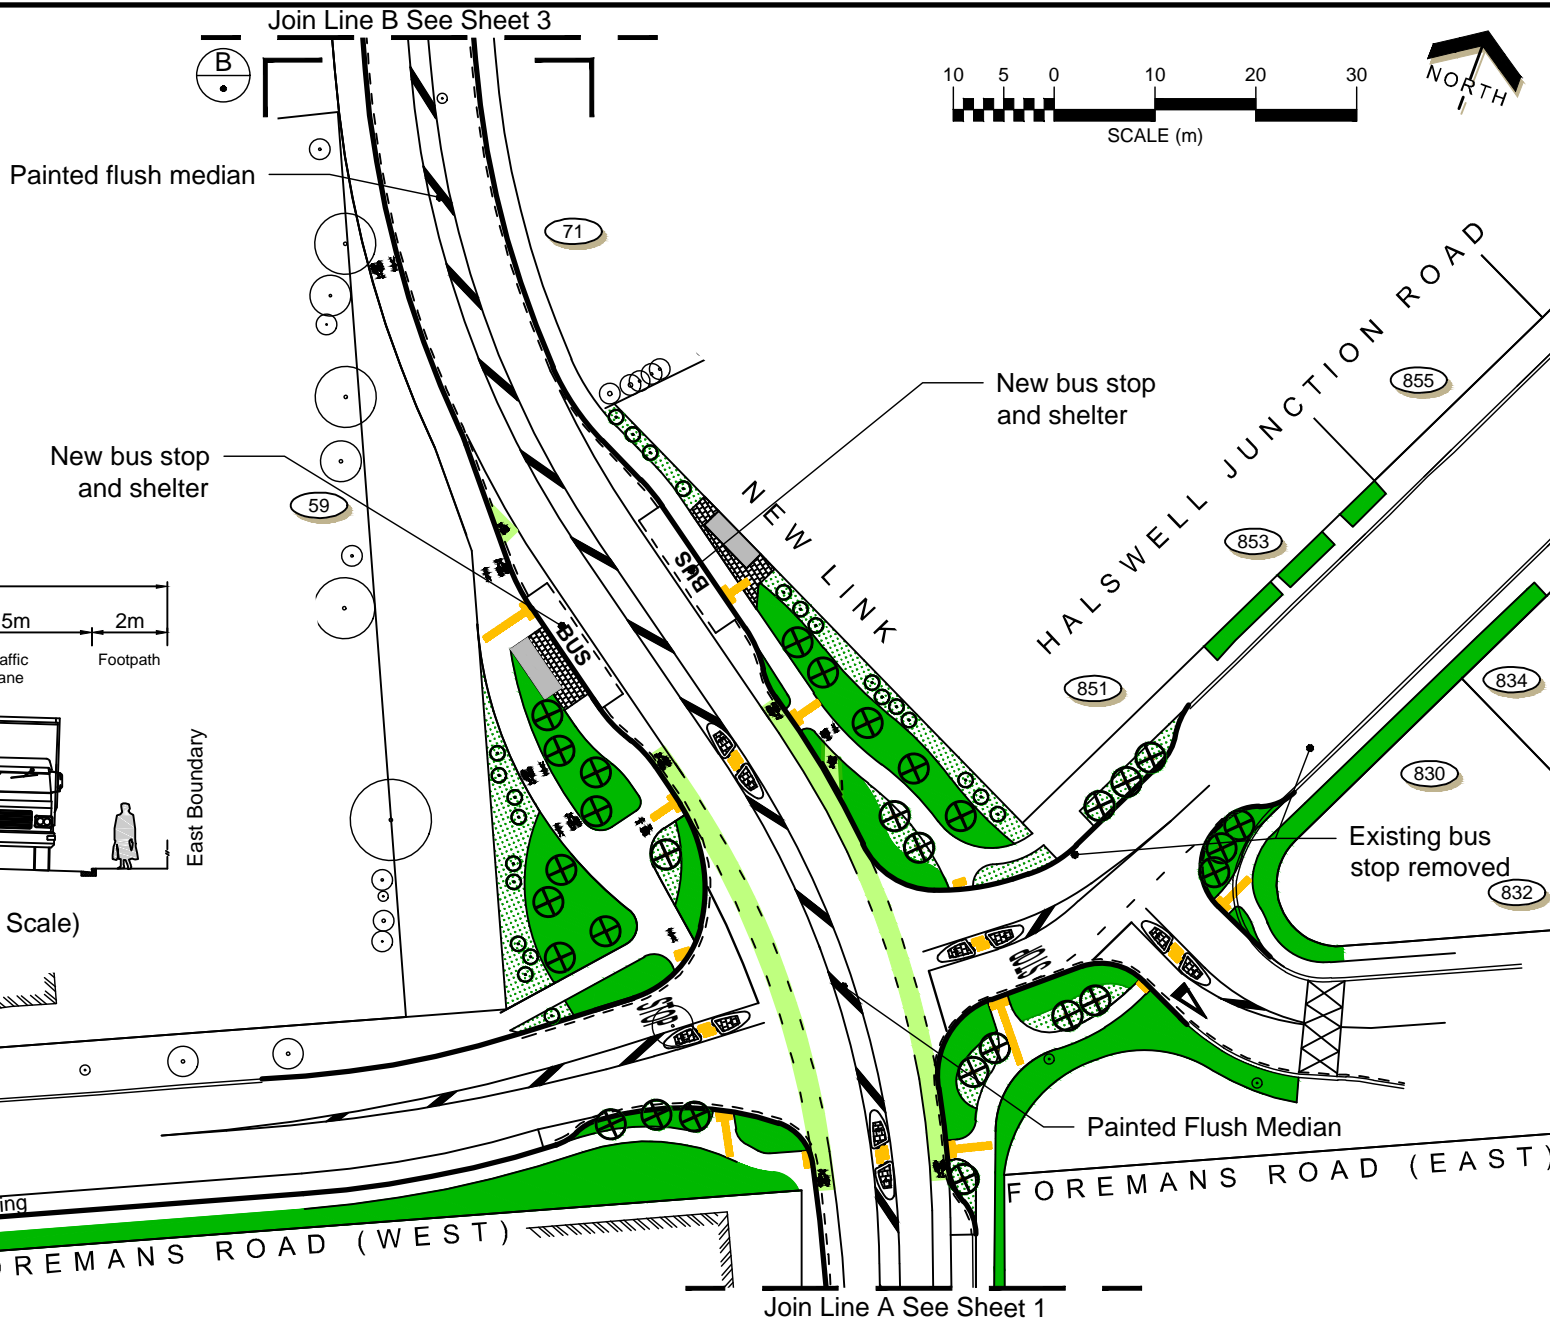

KEY

-  Existing Kerb
-  Proposed Kerb
-  Cycle Lane
-  Existing Tree
-  Proposed Tree
-  Grass
-  Landscaping
-  Tactile Pavers
-  Shared Path
-  No Stopping
-  Pedestrian Island
-  Patterned Surface

© Copyright Christchurch City Council © Aerial Photography Copyright Terralink International Ltd