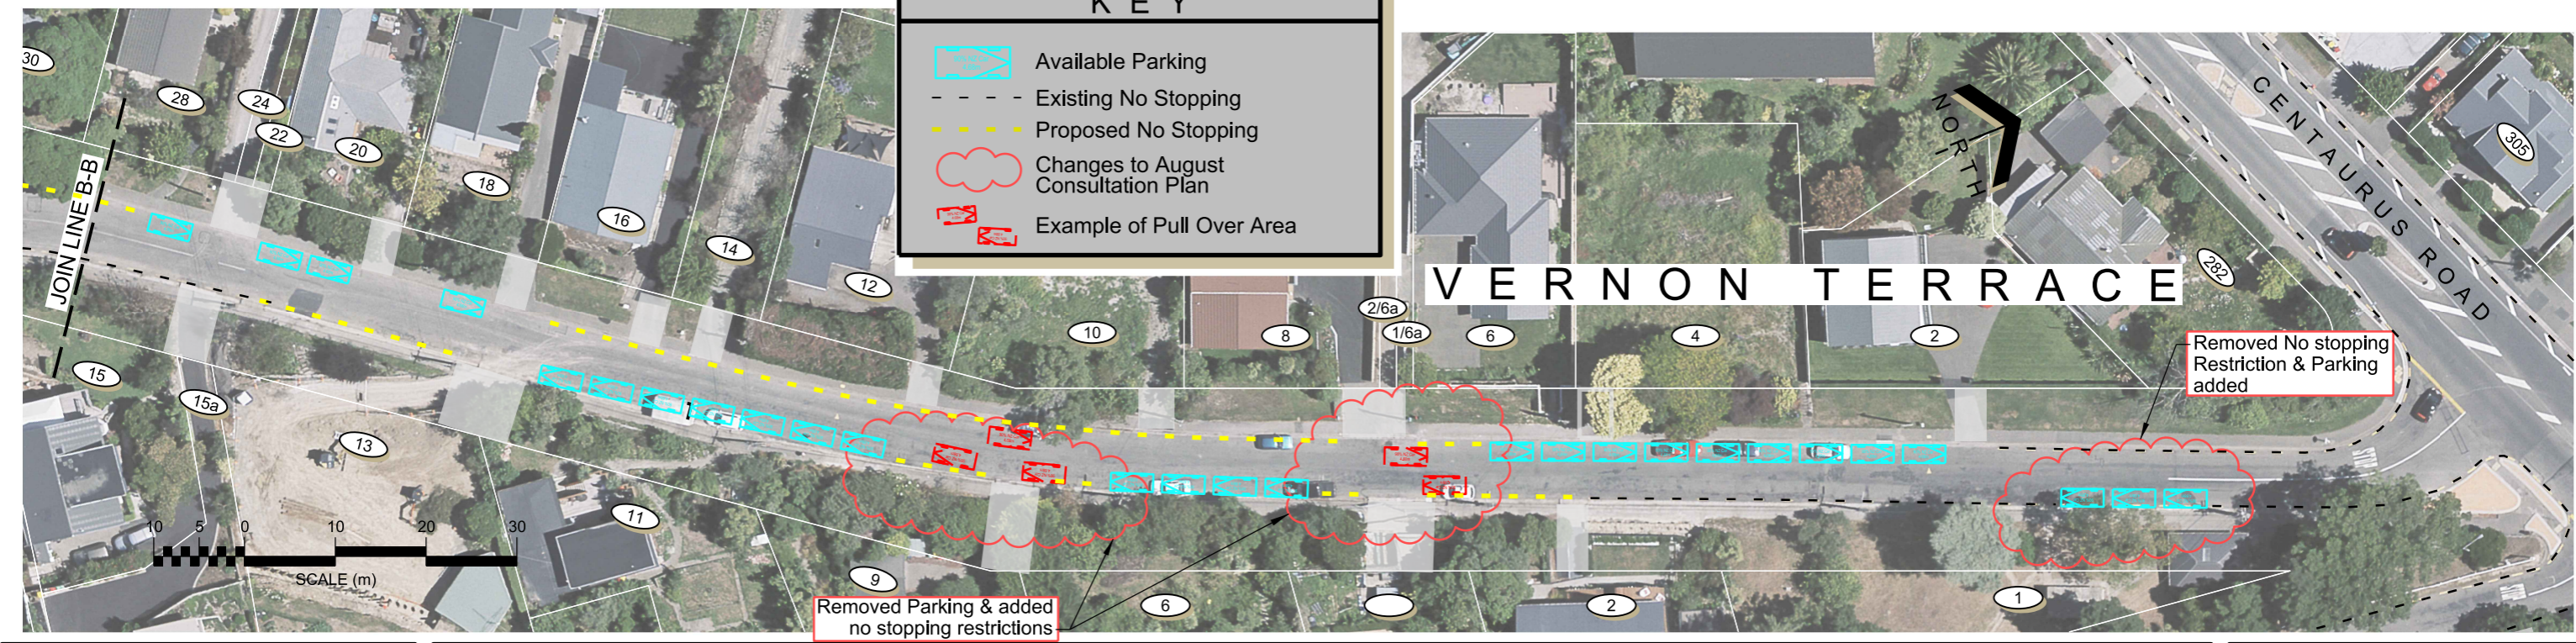

Original size mm
100
50
30
10
0
© Copyright Christchurch City Council / Aerial Photography Creative Commons Attribution 3.0 New Zealand License

KEY

- Available Parking
- Existing No Stopping
- Proposed No Stopping
- Changes to August Consultation Plan
- Example of Pull Over Area