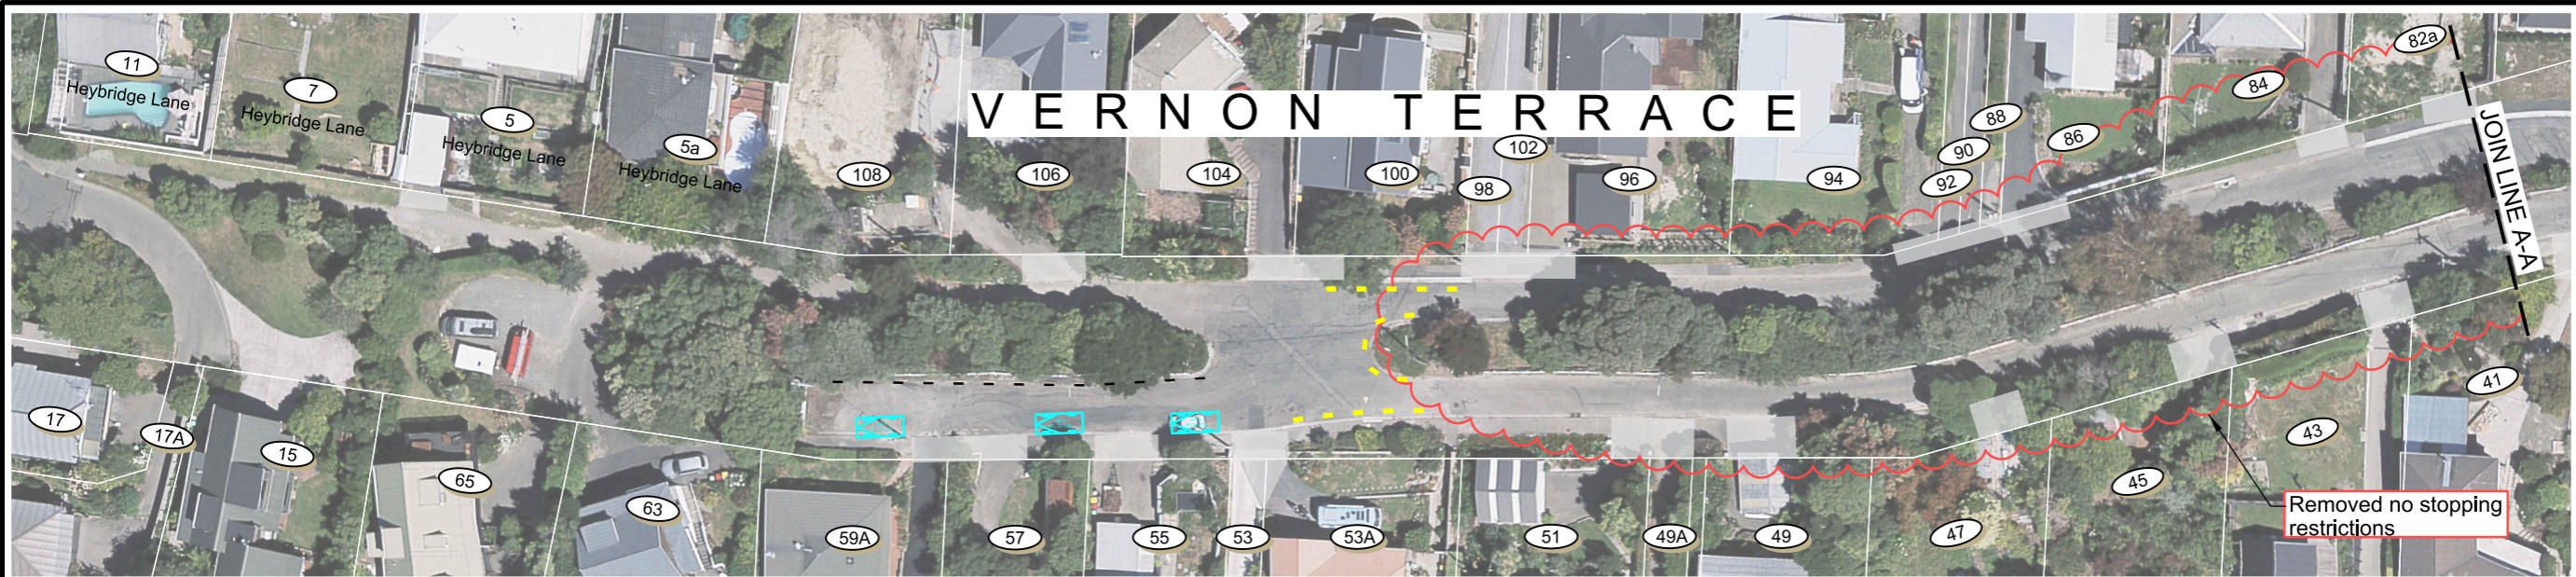

Original size mm
100
50
30
10
0
© Copyright Christchurch City Council / Aerial Photography Creative Commons Attribution 3.0 New Zealand License

KEY

- Available Parking
- Existing No Stopping
- Proposed No Stopping
- Changes to August Consultation Plan
- Example of Pull Over Area