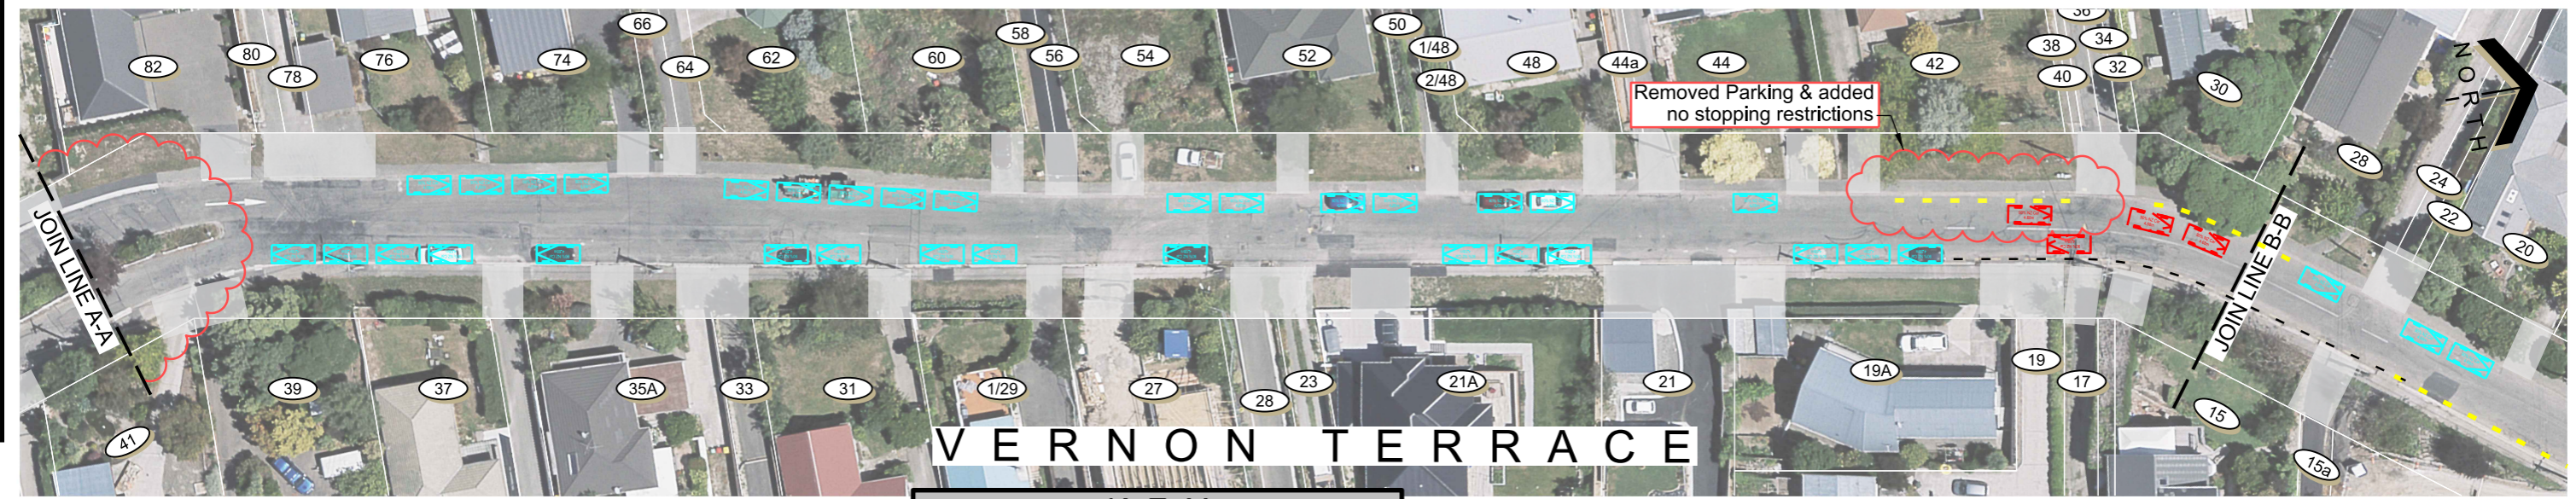

Original size mm
100
50
30
10
0
© Copyright Christchurch City Council / Aerial Photography Creative Commons Attribution 3.0 New Zealand License

KEY

- Available Parking
- Existing No Stopping
- Proposed No Stopping
- Changes to August Consultation Plan
- Example of Pull Over Area