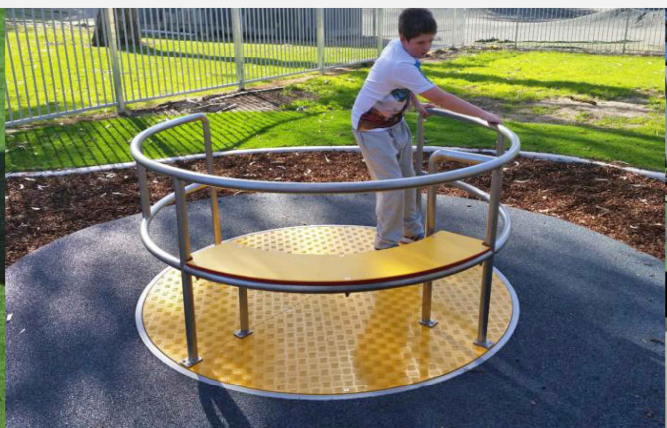

© Copyright Christchurch City Council / Aerial Photography Creative Commons Attribution 3.0 New Zealand License

- Grass
- Existing Planting
- Proposed Planting
- Bark
- Rubber soft fall (colour to be confirmed)
- New asphalt path
- Crusher dust
- Play equipment
- Boulders
- New picnic tables
- Existing seats
- WC Existing public toilets
- WW Wastewater pump station
- Entrances to be enhanced

- 1 Nature play
- 2 Climbing tower with slides
- 3 Eagles lair climbing net
- 4 Triple swing set :
2 x infant
2 x strap seats
1 x basket
- 5 Rocking horse
- 6 Mouse wheel
- 7 Dancing snake rope swing
- 8 3 x spring toys / rockers
- 9 Inclusive carousel
- 10 New 1.2m wide scooter path

© Copyright Christchurch City Council / Aerial Photography Creative Commons Attribution 3.0 New Zealand License

100 Original size mm

50

30

10

0

1 Nature play

2 Climbing tower with slides

3 Eagles lair climbing net

4 Triple swing set

5 Rocking horse

6 Mouse wheel

7 Dancing snake rope swing

8 Spring toys / rockers (examples only)

8 Spring toys / rockers (examples only)

9 Inclusive carousel