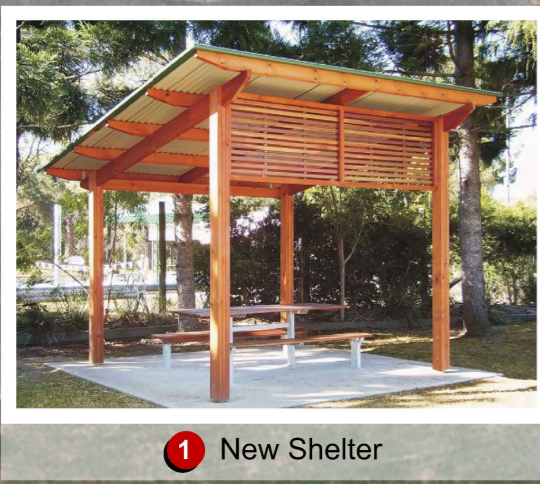

© Copyright Christchurch City Council / Aerial Photography Creative Commons Attribution 3.0 New Zealand License

Original size mm

100

50

30

10

0

1 New BBQ

1 New Shelter

KEY

New Light ● New Light Position

1 New Shelter and BBQ (unfunded)

2 New Platform Seating (unfunded)

3 Painted Court option (unfunded)
- example colours shown

SCALE (m)