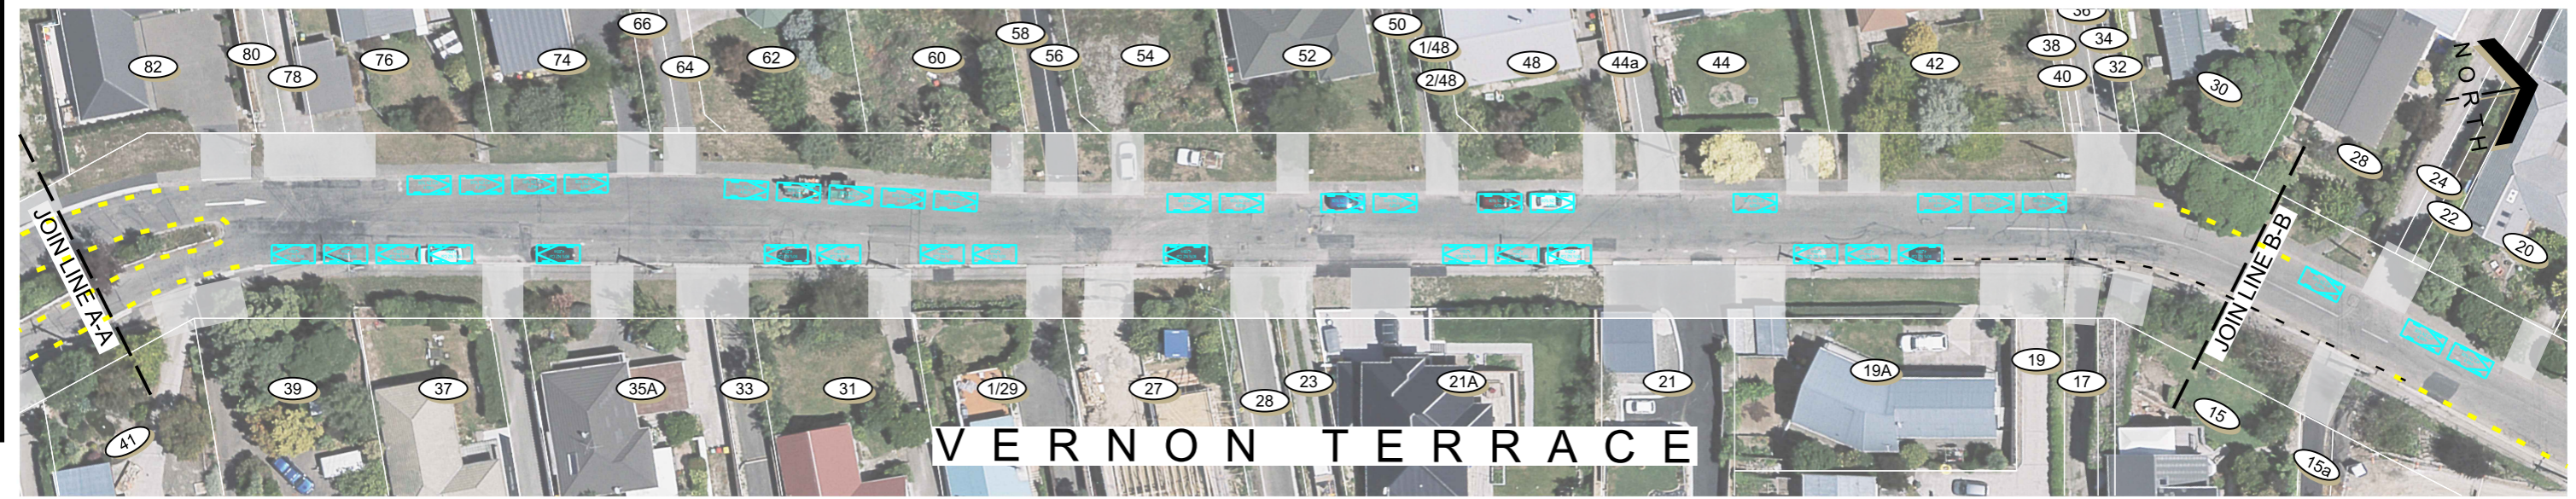

Original size mm
100
50
30
10
0
© Copyright Christchurch City Council / Aerial Photography Creative Commons Attribution 3.0 New Zealand License

KEY

-  Available Parking
-  Existing No Stopping
-  Proposed No Stopping