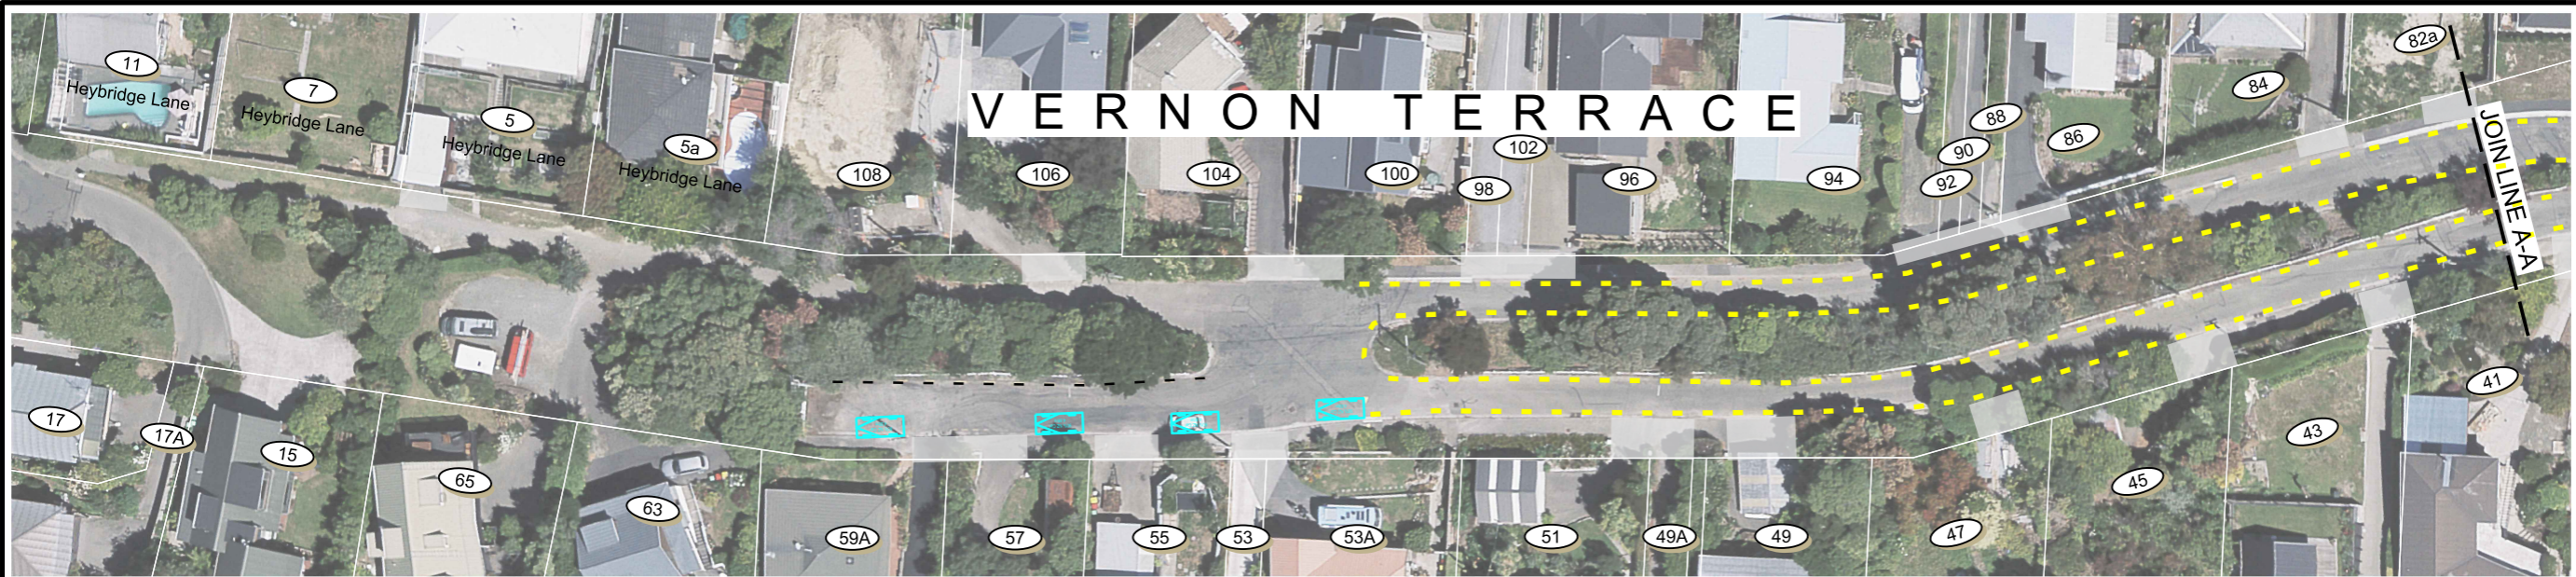

Original size mm
100
50
30
10
0
© Copyright Christchurch City Council / Aerial Photography Creative Commons Attribution 3.0 New Zealand License

KEY

-  Available Parking
-  Existing No Stopping
-  Proposed No Stopping