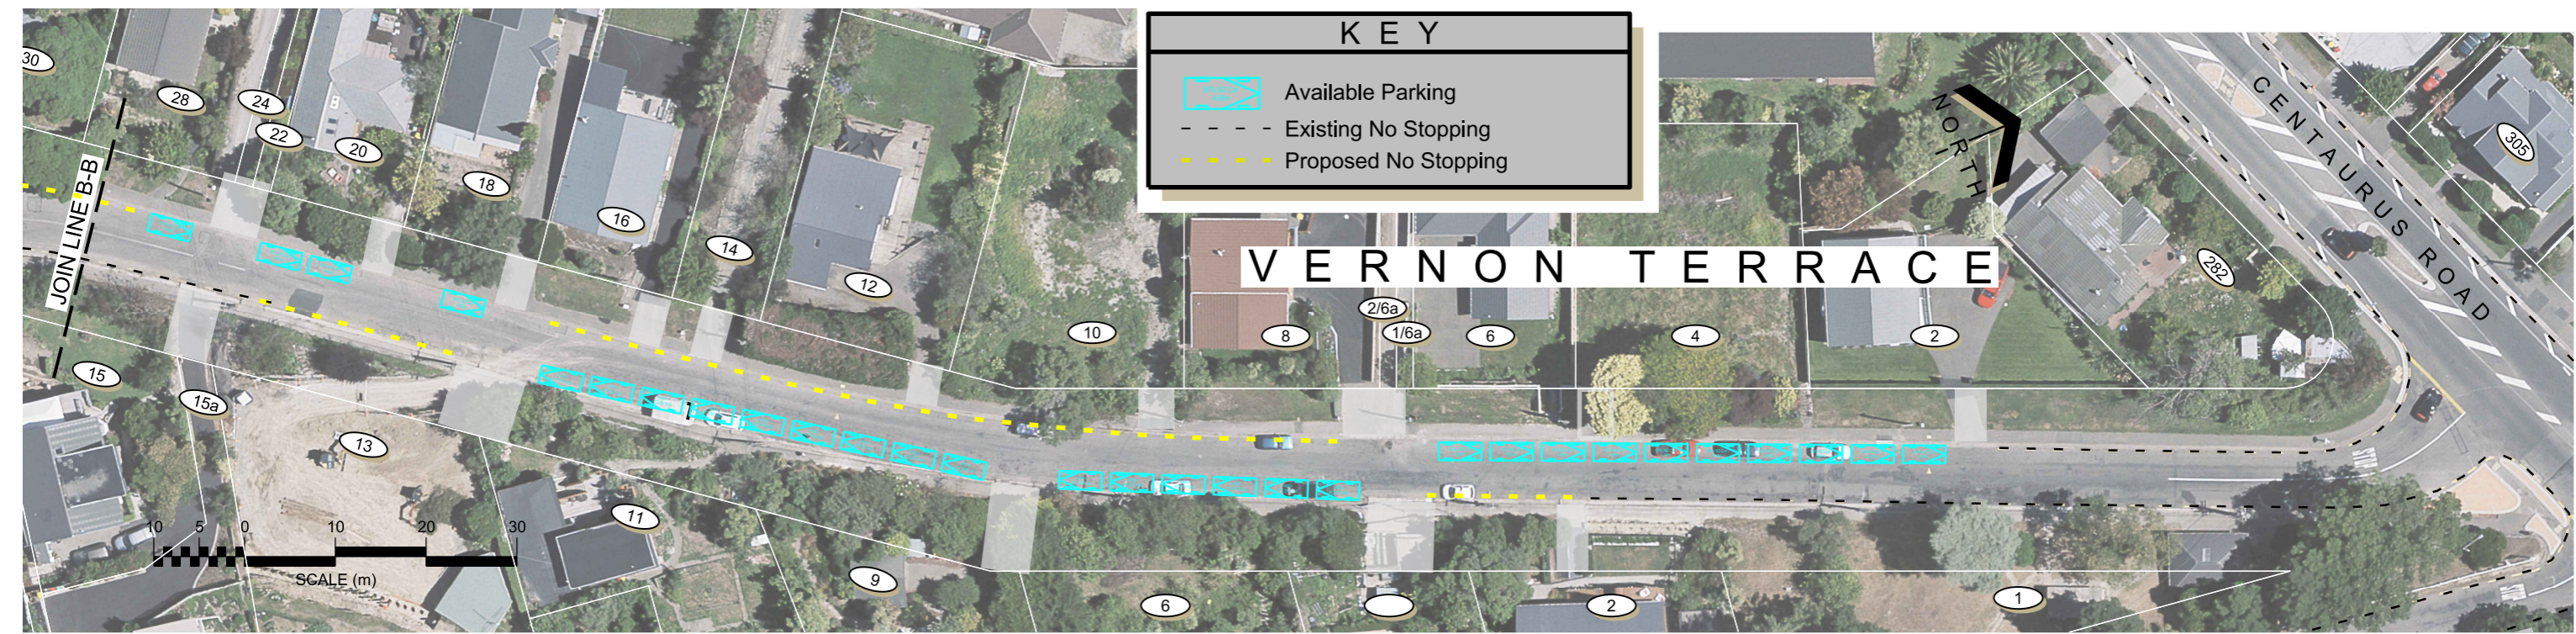

Original size mm
100
50
30
10
0
© Copyright Christchurch City Council / Aerial Photography Creative Commons Attribution 3.0 New Zealand License

KEY

-  Available Parking
-  Existing No Stopping
-  Proposed No Stopping