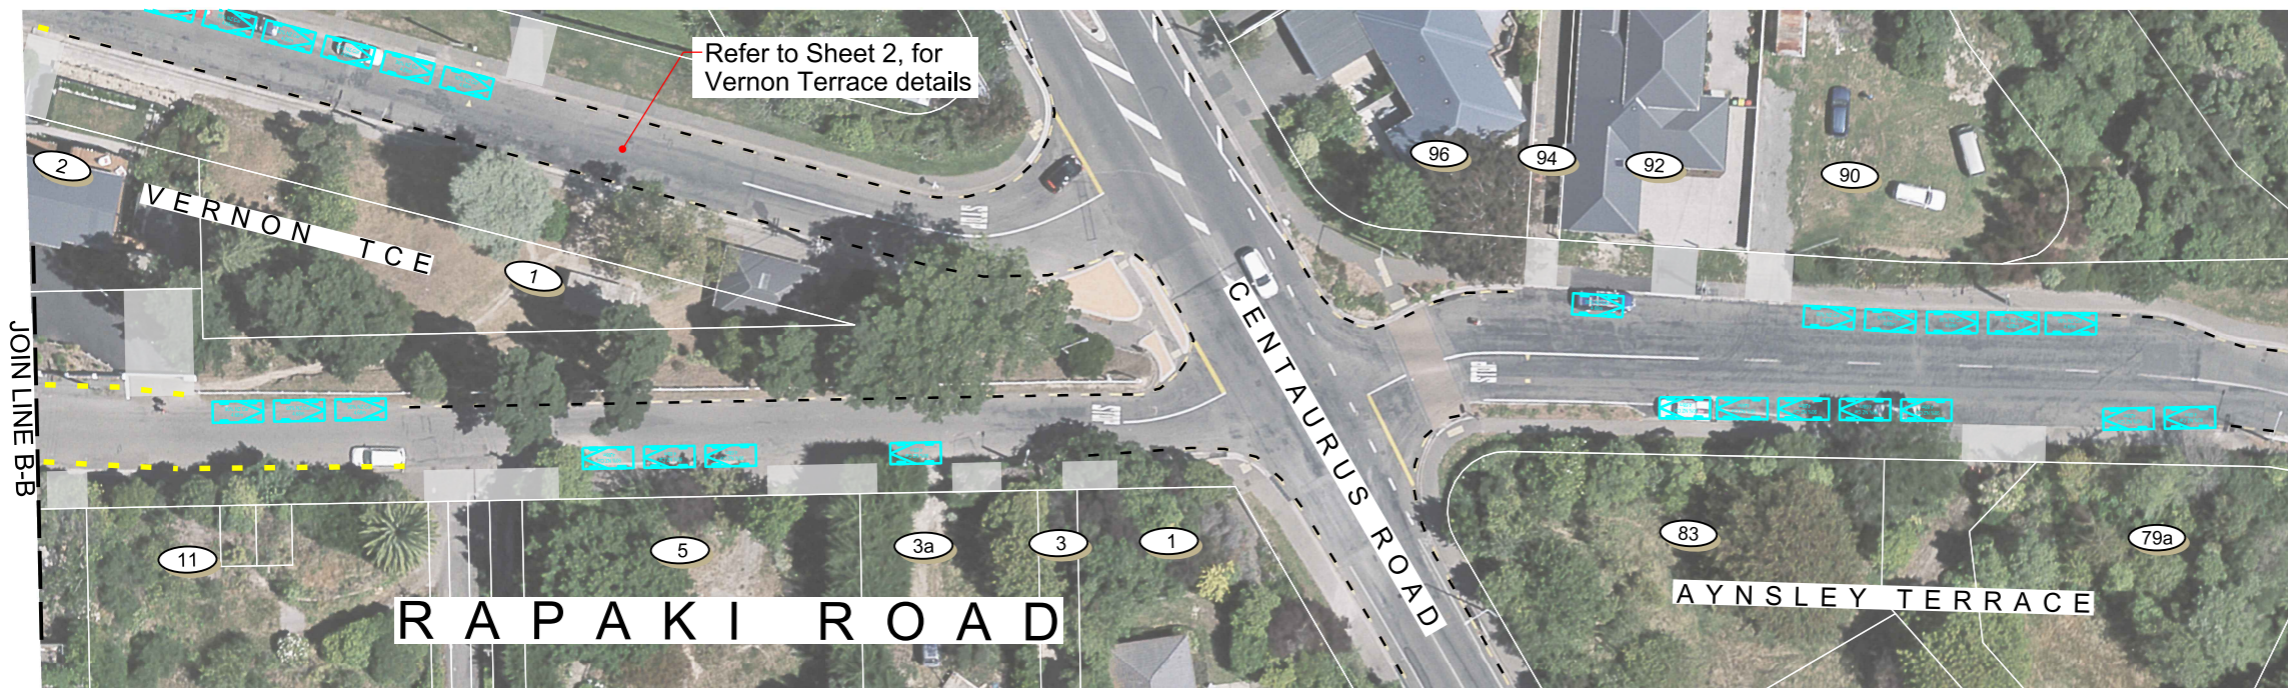

Original size mm  
100  
50  
30  
10  
0  
© Copyright Christchurch City Council / Aerial Photography Creative Commons Attribution 3.0 New Zealand License

KEY	
	Available Parking
	Existing No Stopping
	Proposed No Stopping