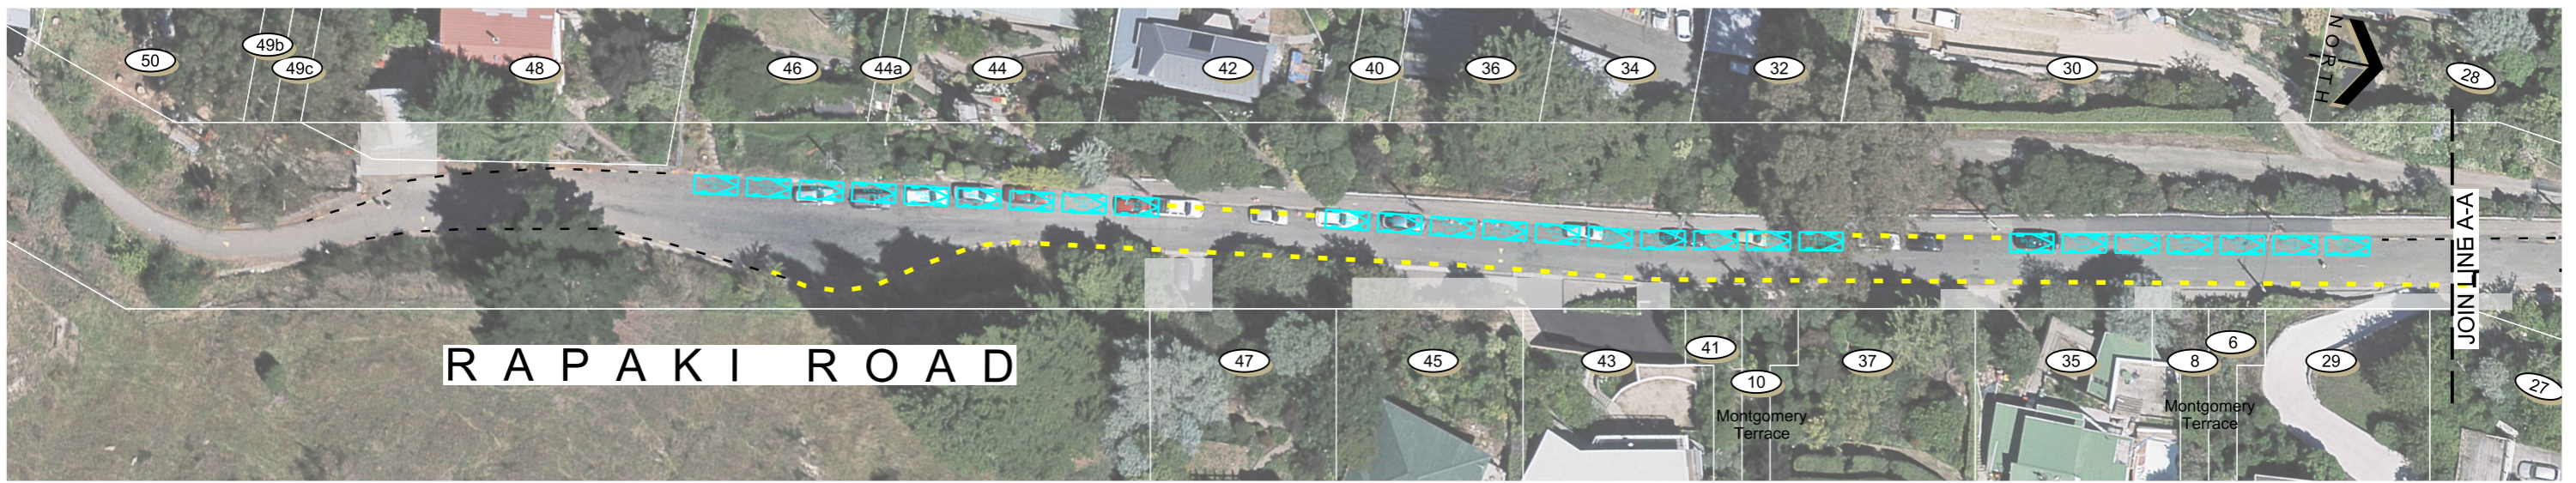

Original size mm  
100  
50  
30  
10  
0  
© Copyright Christchurch City Council / Aerial Photography Creative Commons Attribution 3.0 New Zealand License

KEY	
	Available Parking
	Existing No Stopping
	Proposed No Stopping