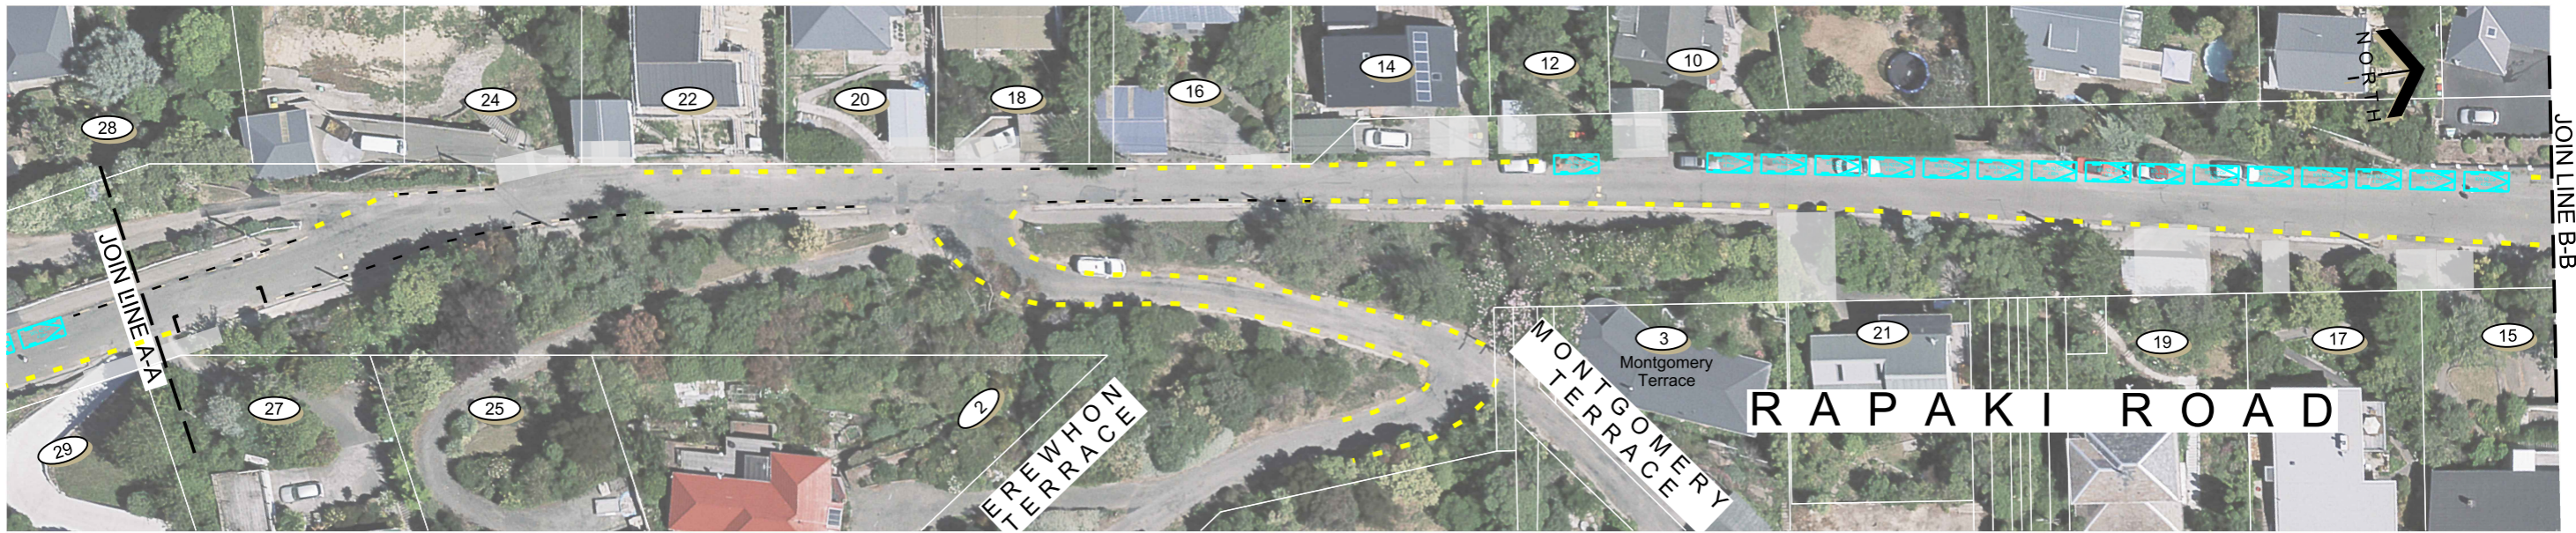

Original size mm  
100  
50  
30  
10  
0  
© Copyright Christchurch City Council / Aerial Photography Creative Commons Attribution 3.0 New Zealand License

KEY	
	Available Parking
	Existing No Stopping
	Proposed No Stopping