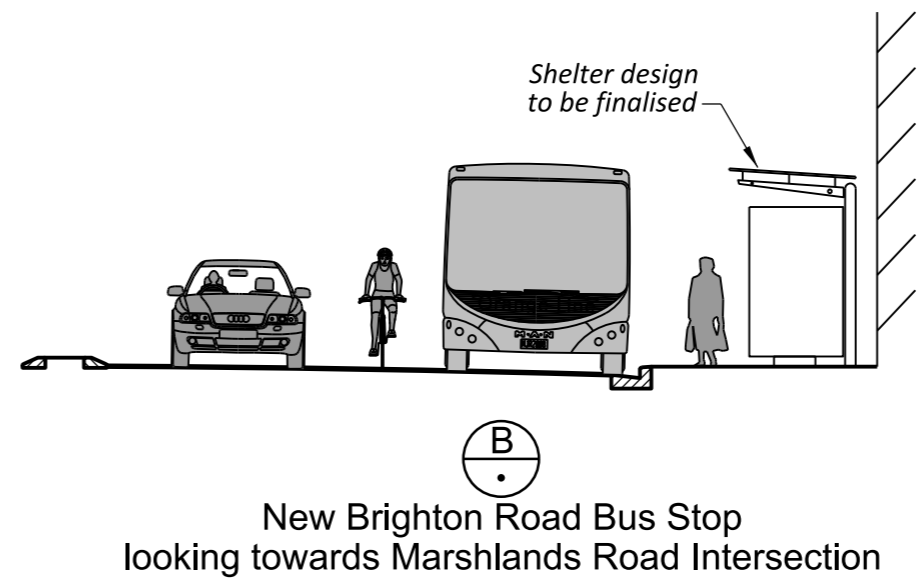

Original size mm
100
50
30
10
0
© Copyright Christchurch City Council / Aerial Photography Creative Commons Attribution 3.0 New Zealand License

KEY	
	Existing Kerb
	Proposed Kerb
	Cycleway
	Existing Tree
	Existing Vegetation
	Patterned Surface
	Existing Tree to be removed
	Tactile Pavers
	Flexi Post
	Rubbish Bins