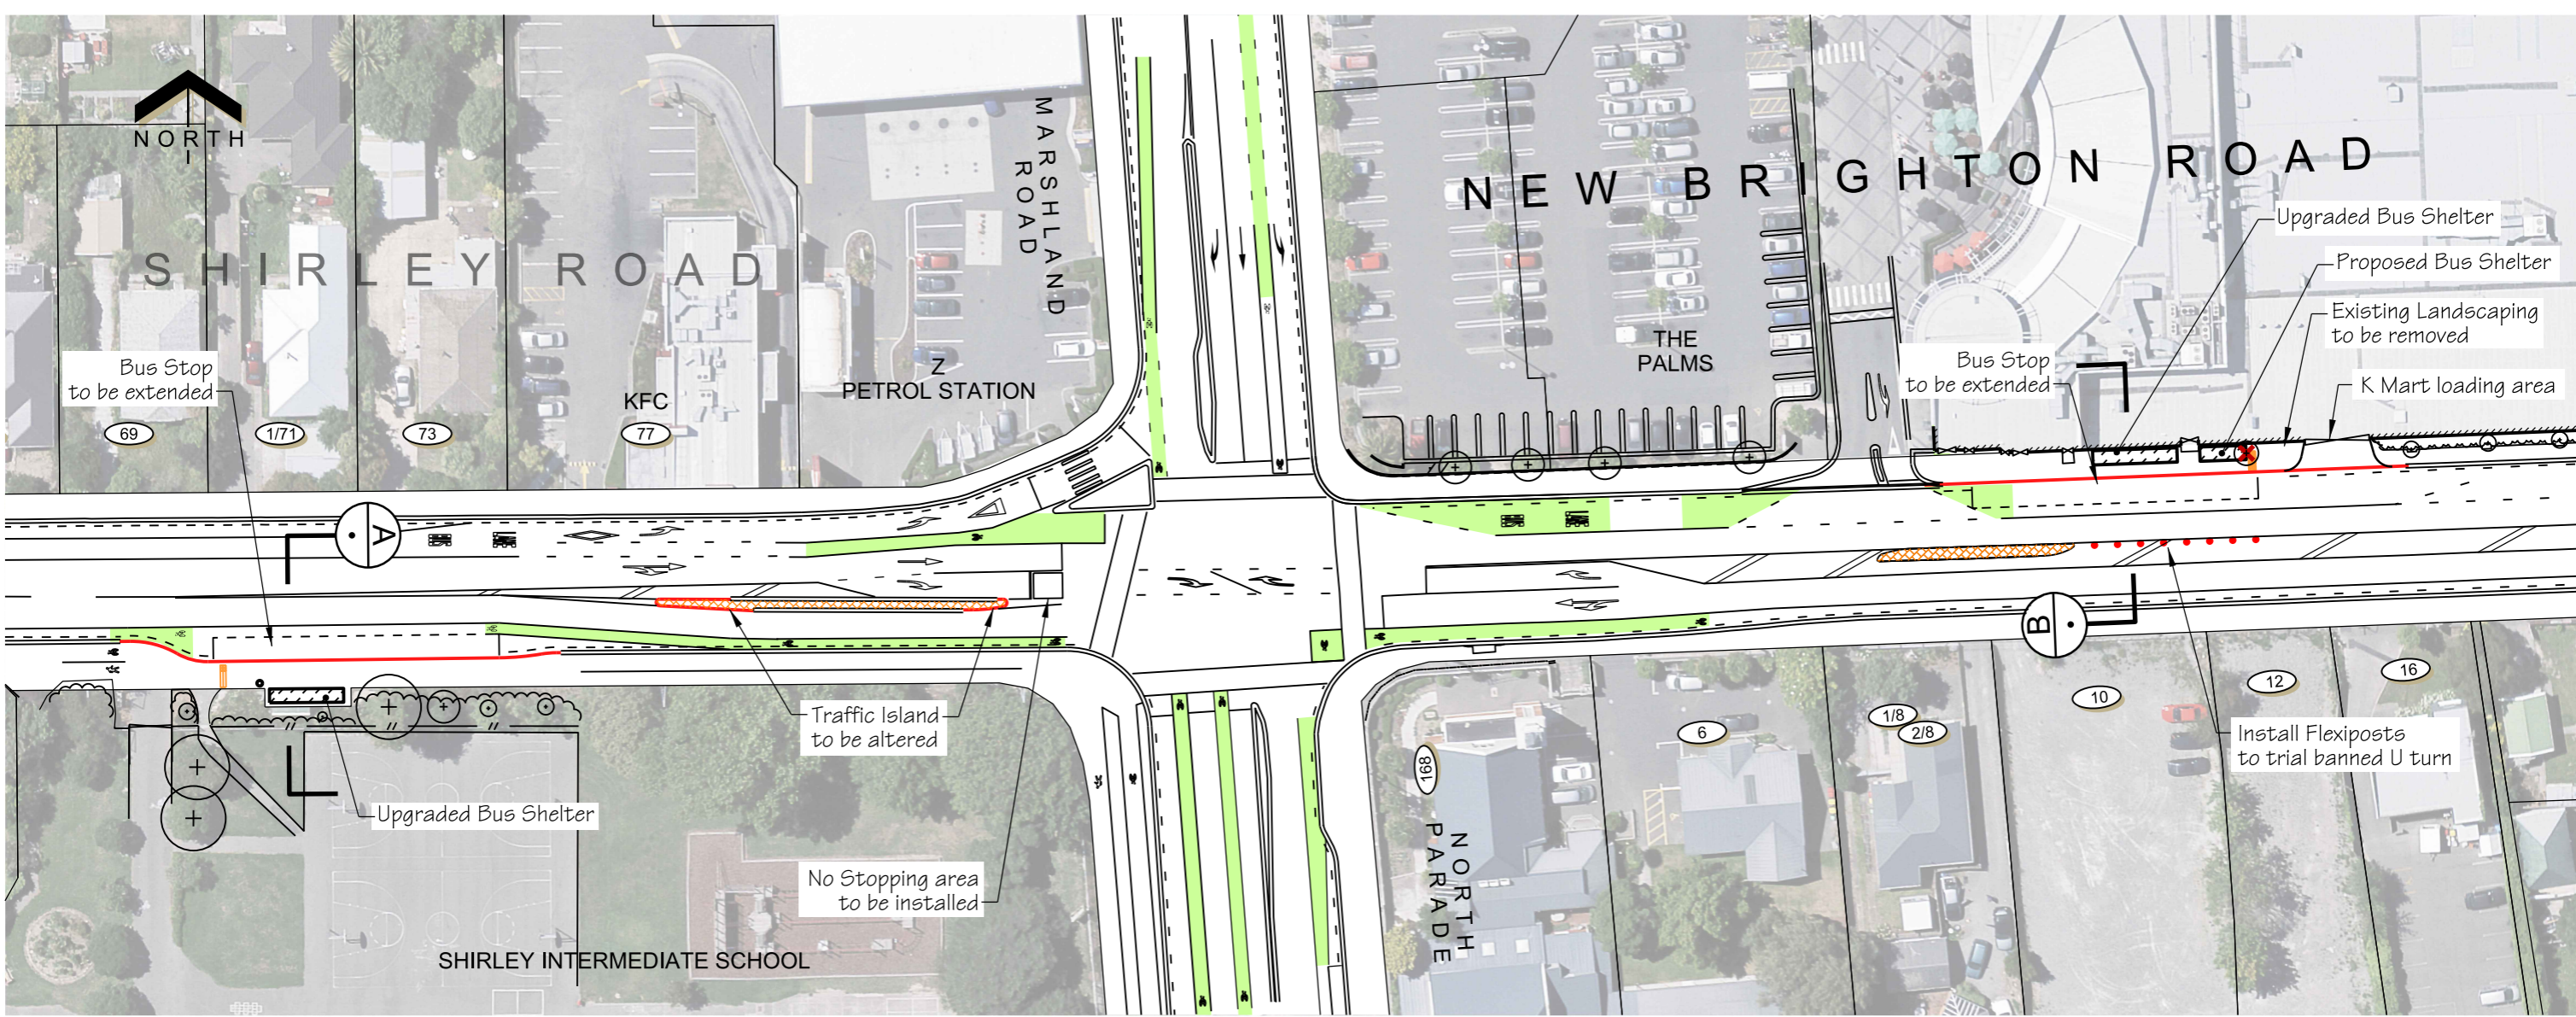

Original size mm
100
50
30
10
0
© Copyright Christchurch City Council / Aerial Photography Creative Commons Attribution 3.0 New Zealand License

KEY	
	Existing Kerb
	Proposed Kerb
	Cycleway
	Existing Tree
	Existing Vegetation
	Patterned Surface
	Existing Tree to be removed
	Tactile Pavers
	Flexi Post
	Rubbish Bins