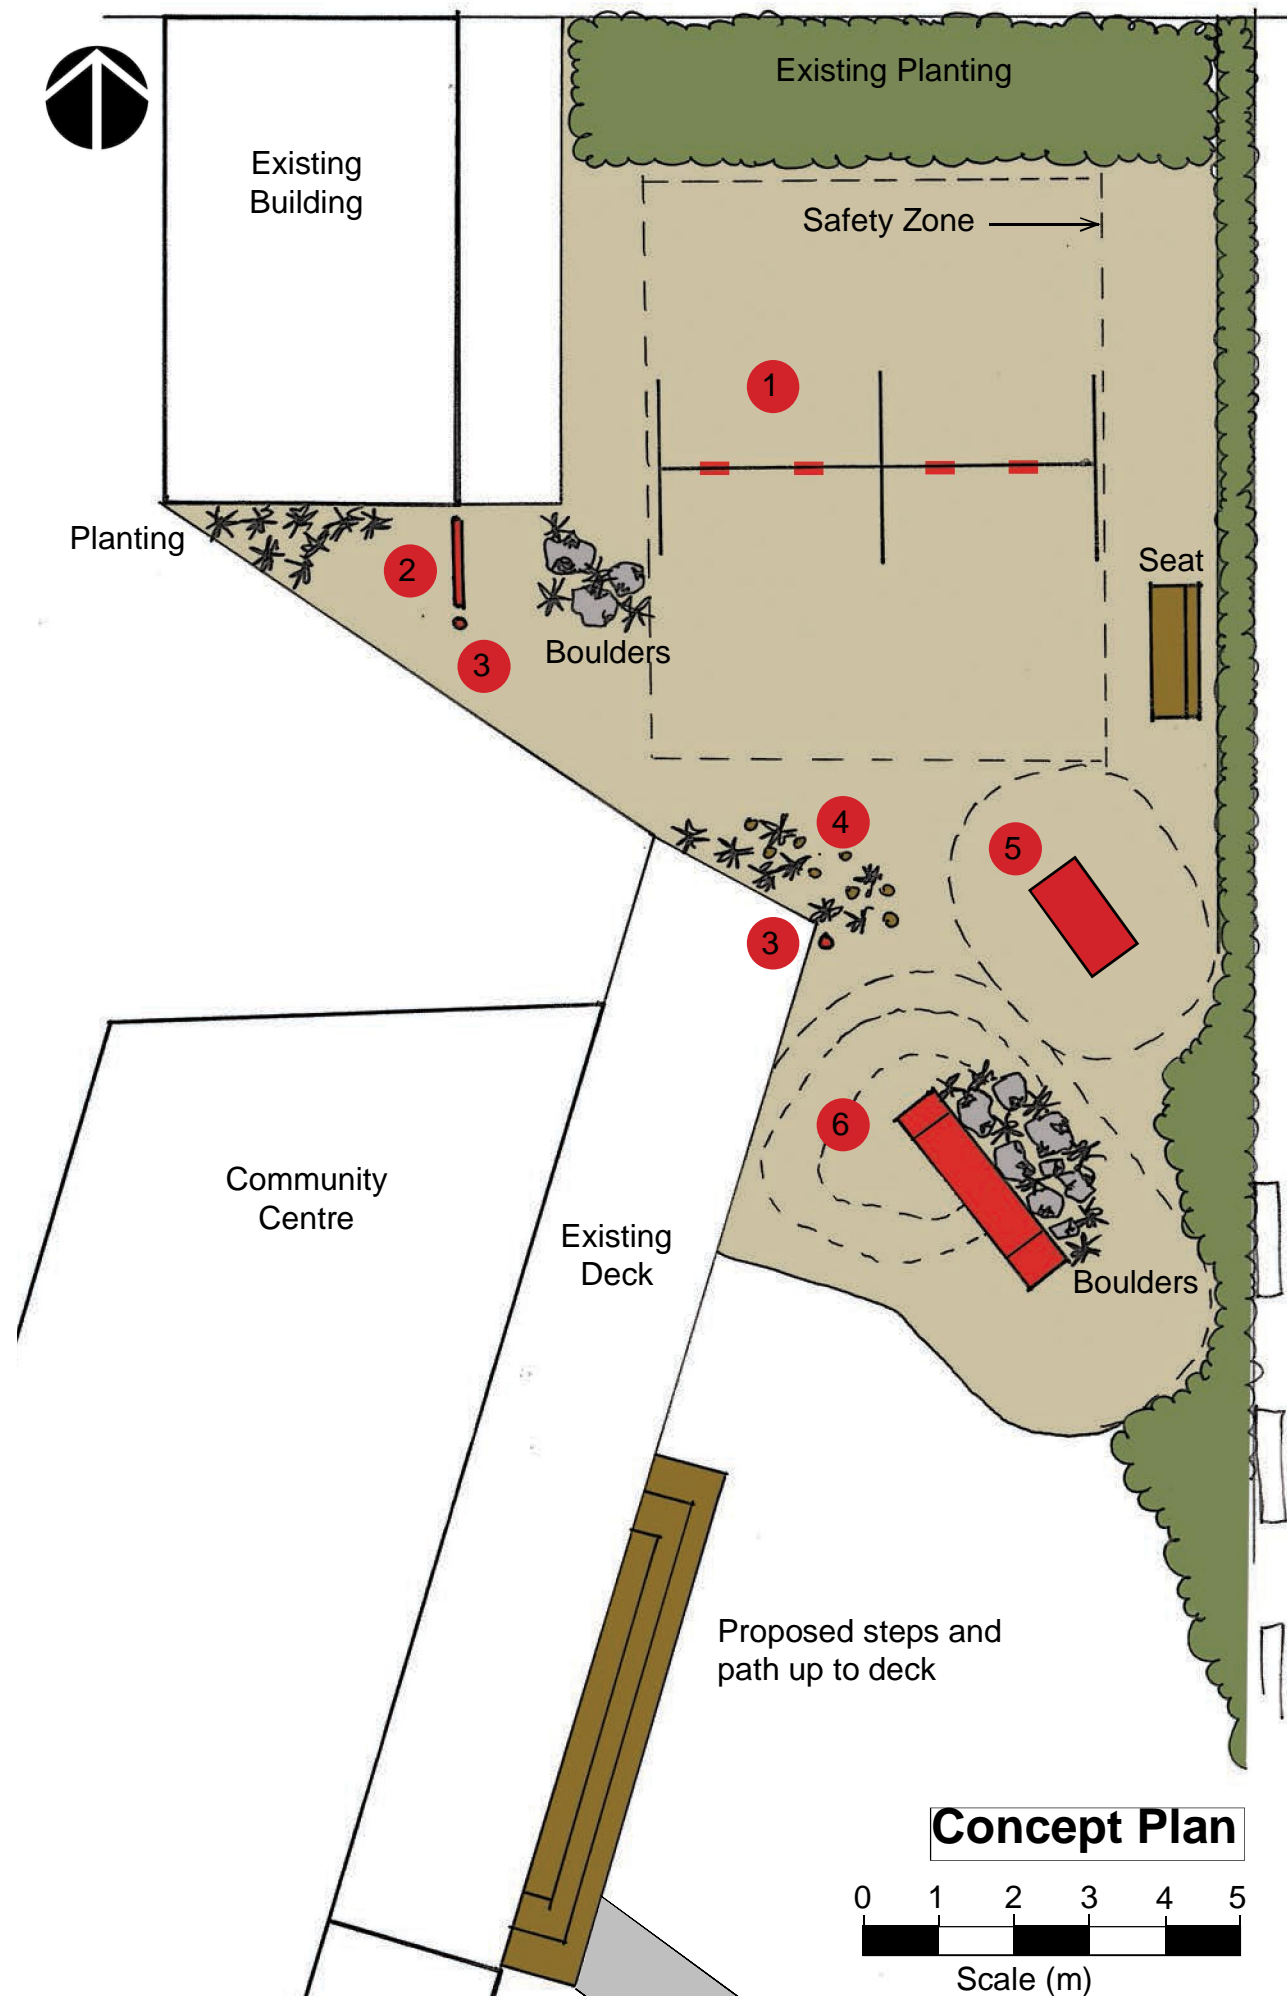

GOVERNORS BAY RESERVE - PROPOSED AMENDMENTS TO JUNIOR PLAYGROUND - FOR BOARD APPROVAL

1 Swing Set - 2 x infant and 2 x standard seats

2 Shop Front Play Panel (Imaginary Play)

3 Fun Phone

4 Stepping Posts with planting

5 Tunnel

6 Embankment Slide

NOTES:

- 1. Colours will be kept neutral
- 2. Images are indicative only