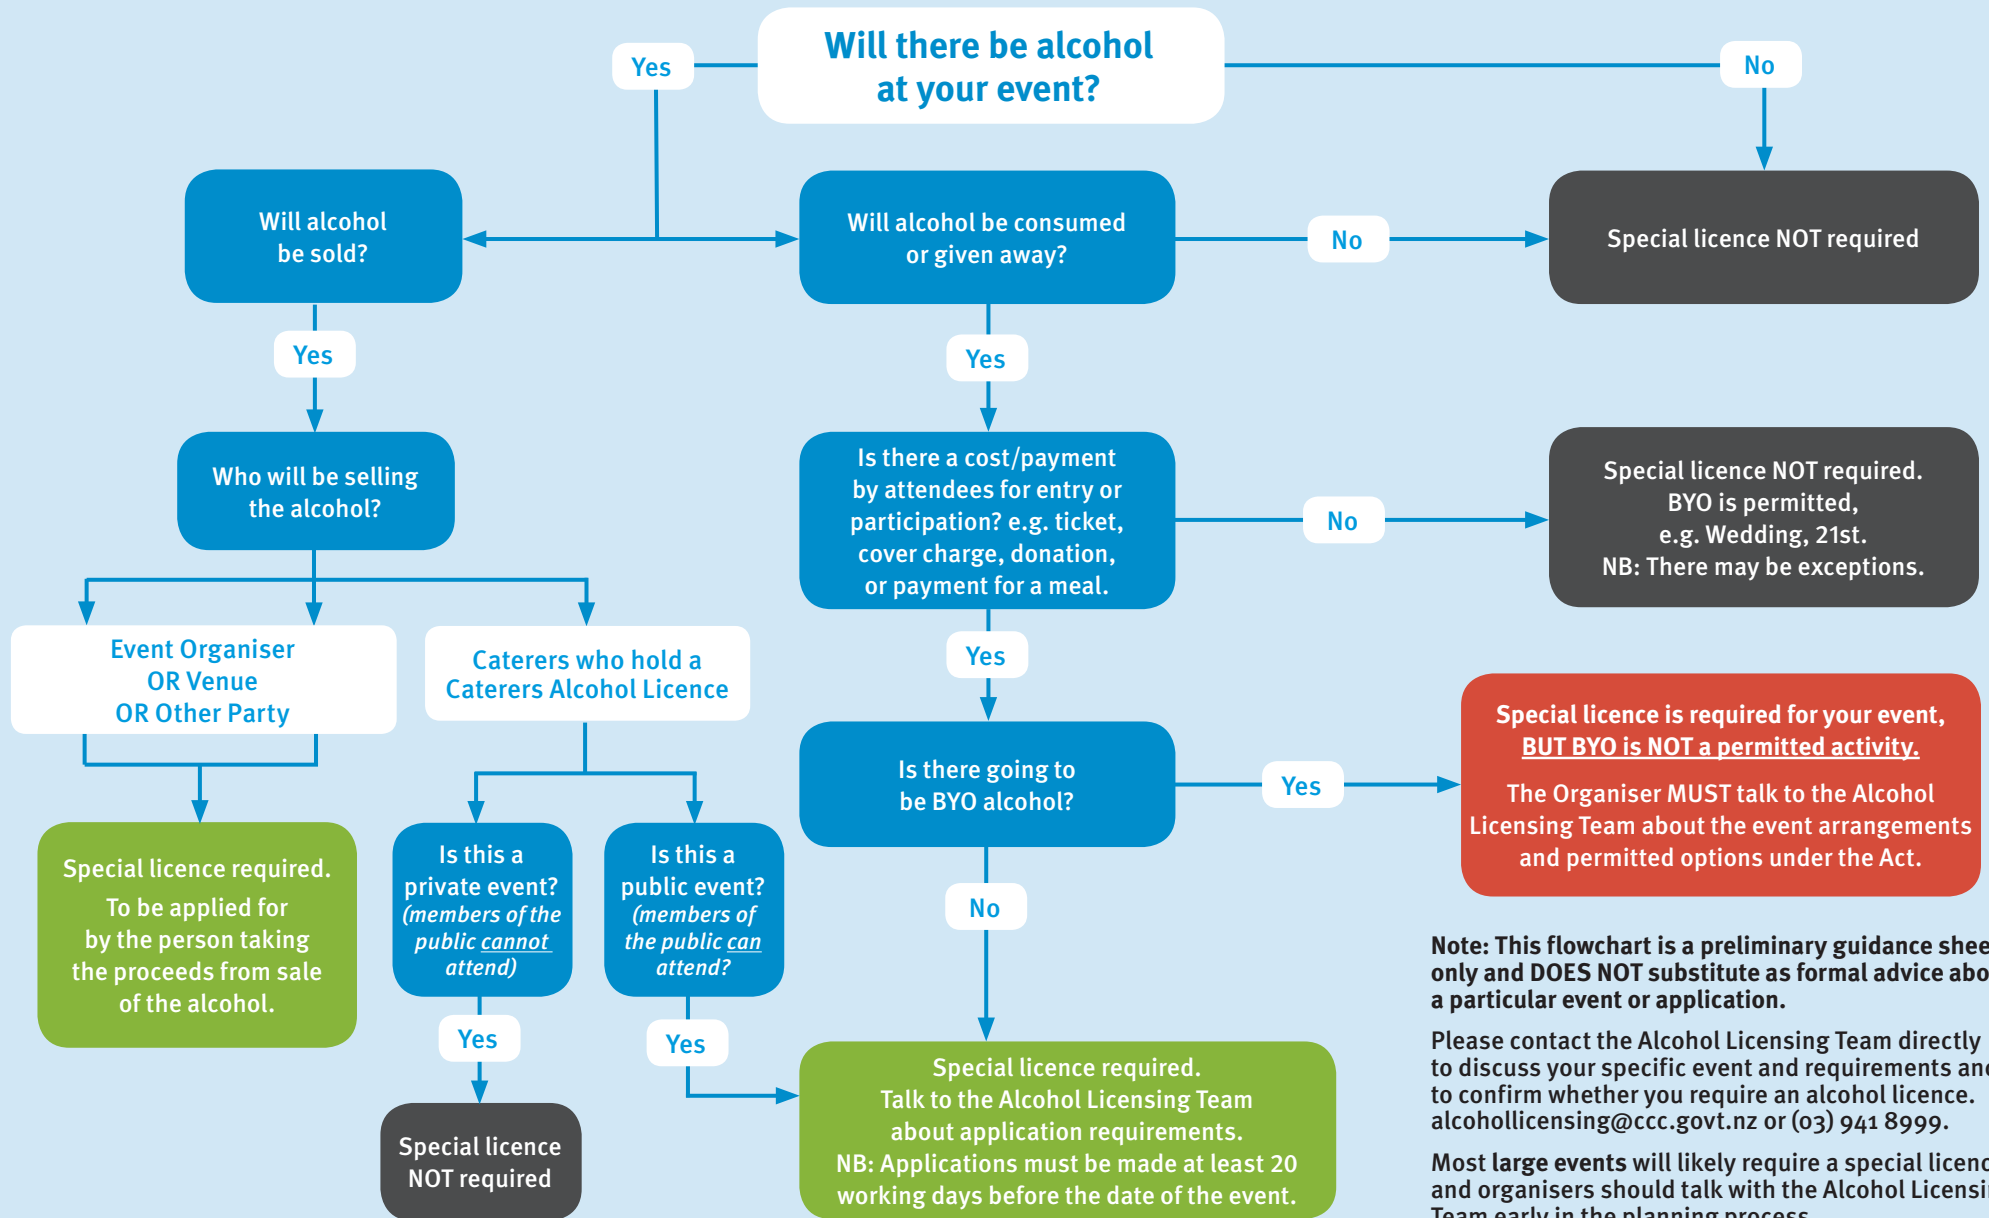

Does your event need a Special Licence?

Note: This flowchart is a preliminary guidance sheet only and DOES NOT substitute as formal advice about a particular event or application.

Please contact the Alcohol Licensing Team directly to discuss your specific event and requirements and to confirm whether you require an alcohol licence. alcohollicensing@ccc.govt.nz or (03) 941 8999.

Most large events will likely require a special licence and organisers should talk with the Alcohol Licensing Team early in the planning process.